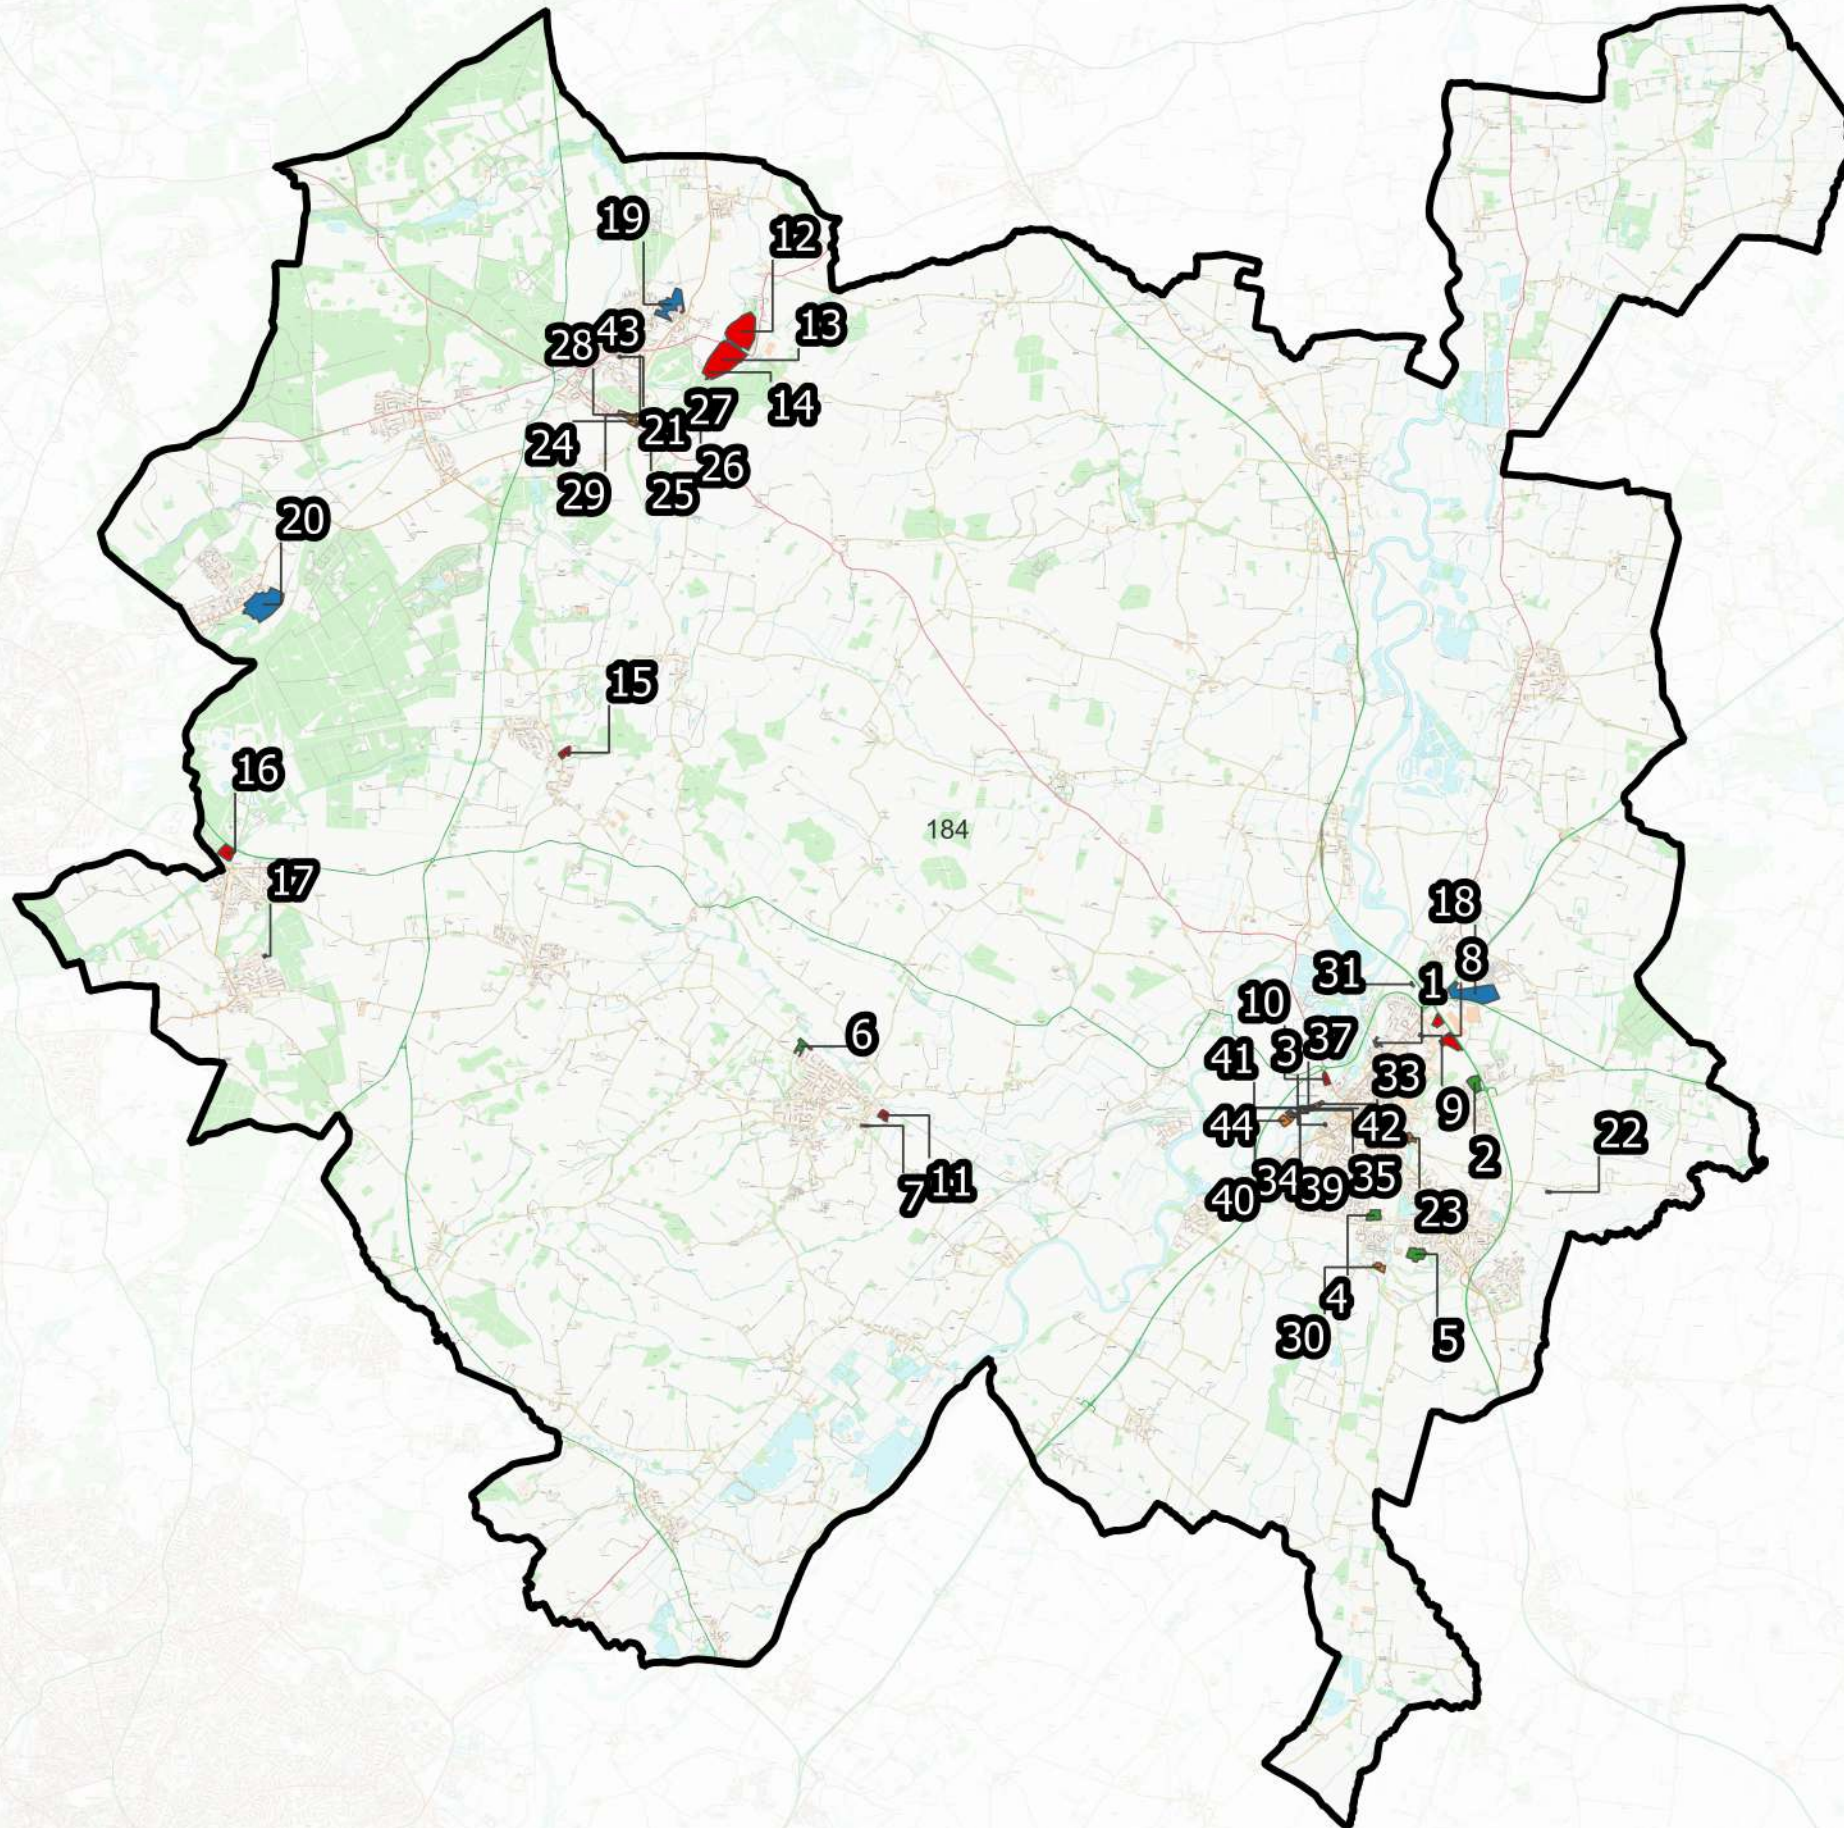

Development Sites

Level 1 SFRA

Newark and Sherwood District Council

Legend

- District Boundary
- Development Areas
 - Employment
 - Housing
 - Mixed Use Employment
 - Mixed Use Housing
 - Retail
 - Gypsy and Traveller

0 1 2 3 4 5 km

1:140,000
@ A3

06 September 2023

Contains OS data © Crown copyright and database right 2022
Contains Environment Agency information © Environment Agency copyright and/or database right 2022. All rights reserved
© Tetra Tech Limited

Quay West
MediaCity UK
Trafford Wharf Road
Trafford Park
Manchester
M17 1HH