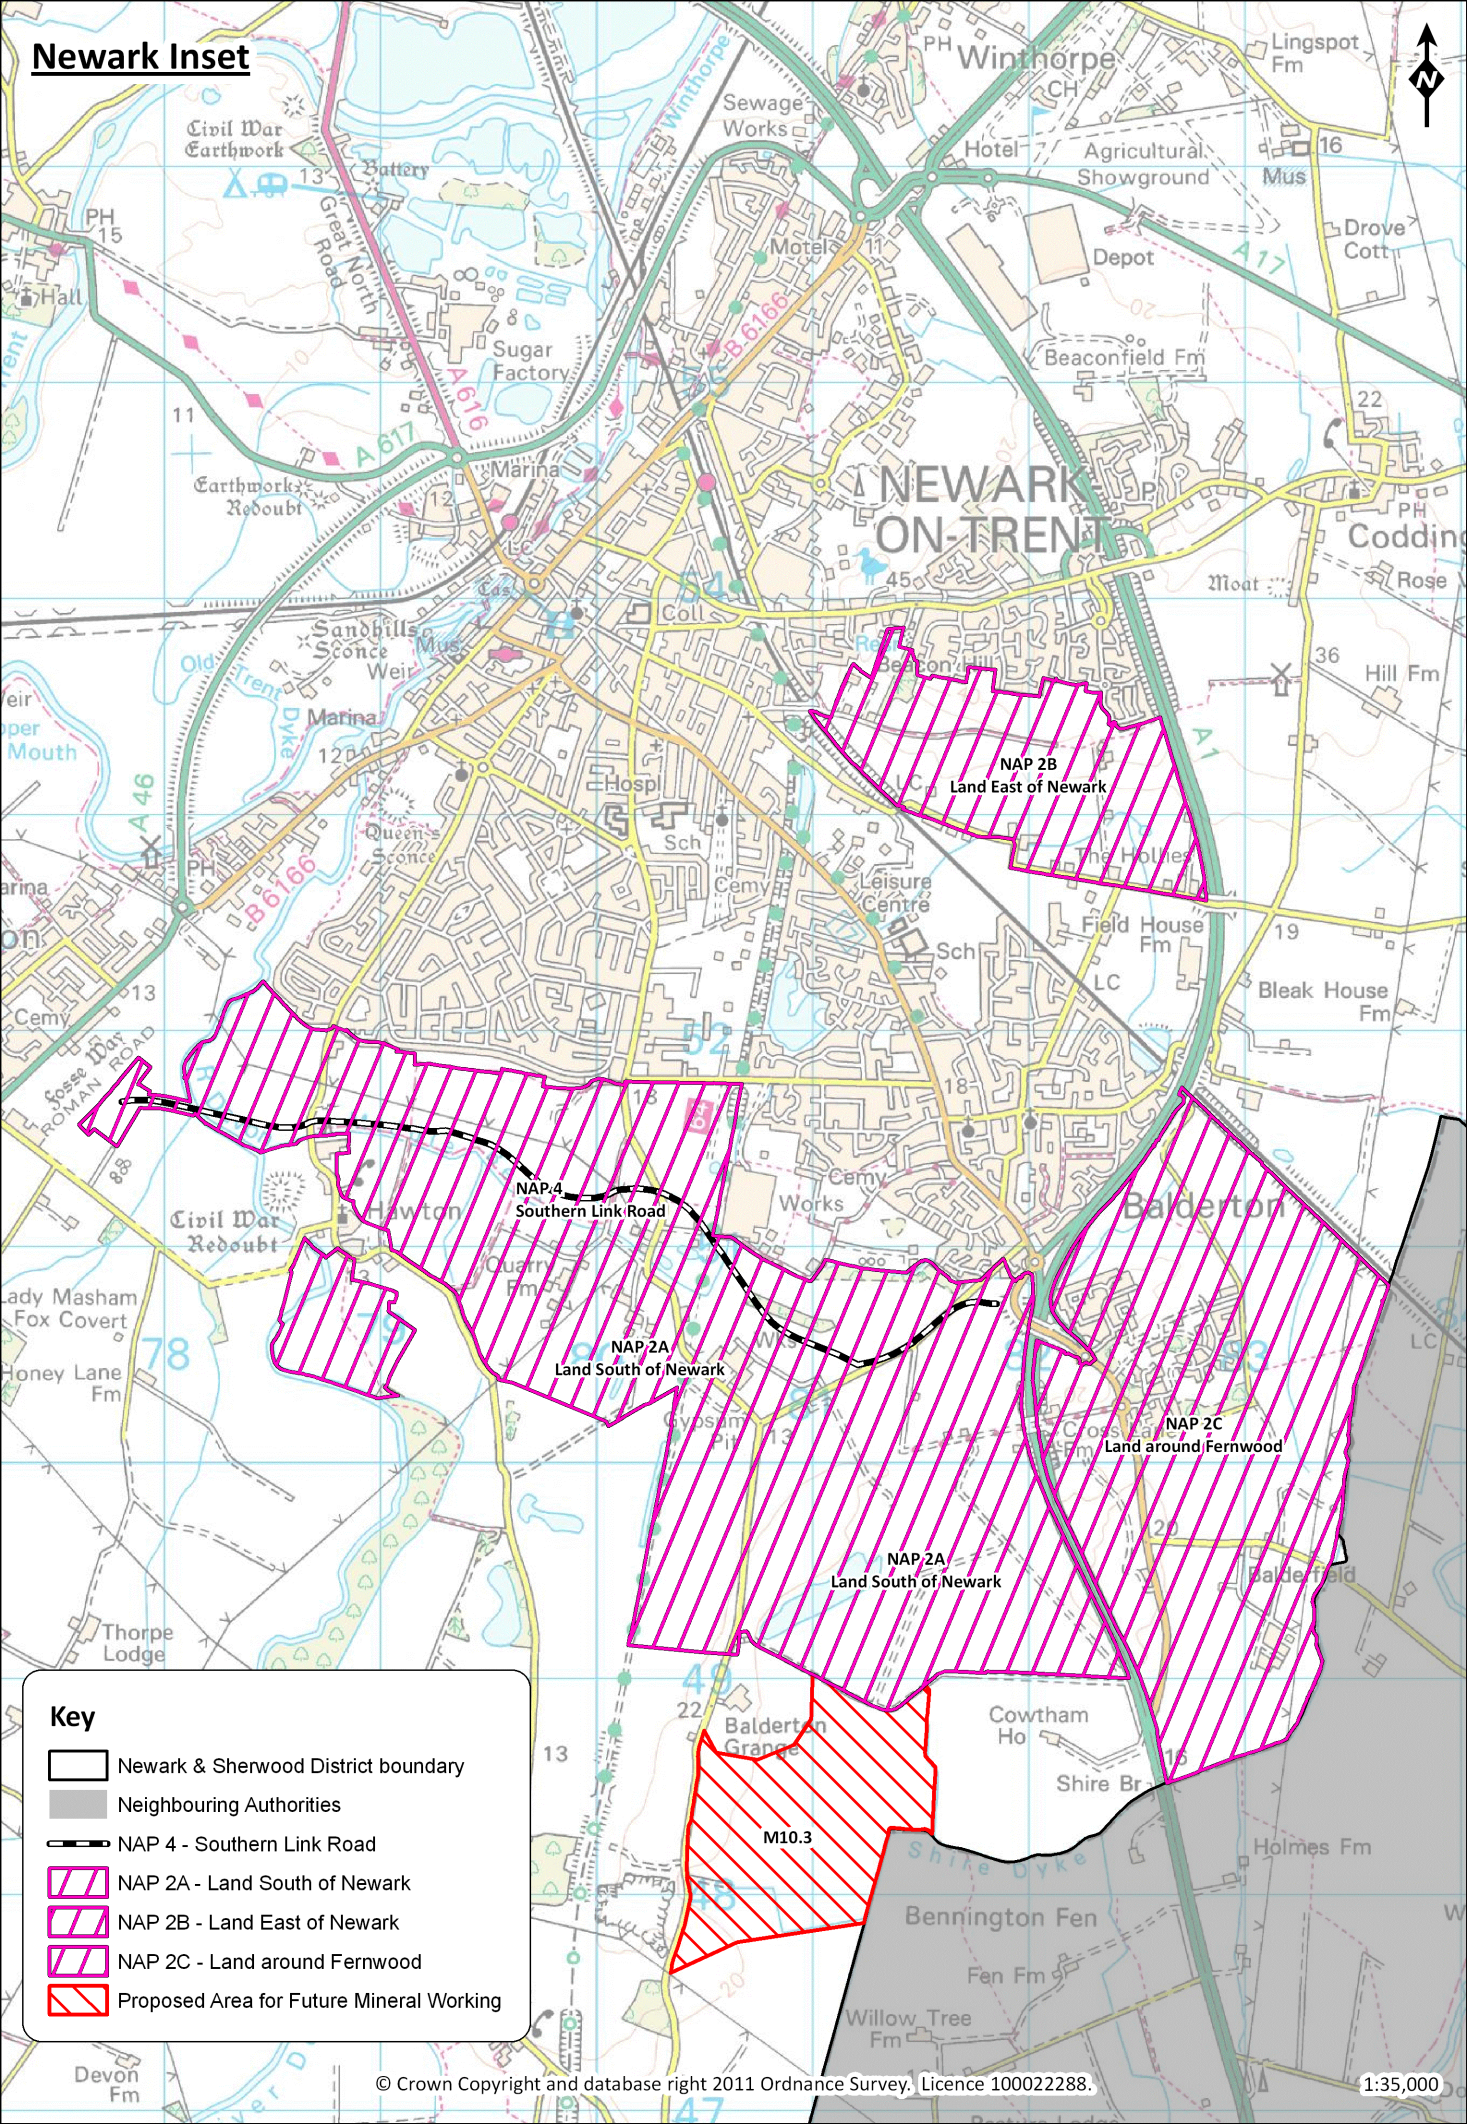

Amendments to the Newark & Sherwood Local Development Framework Proposals Map

**NEWARK &
SHERWOOD**
DISTRICT COUNCIL

March 2011

Newark Inset

Key

- Newark & Sherwood District boundary
- Neighbouring Authorities
- NAP 4 - Southern Link Road
- NAP 2A - Land South of Newark
- NAP 2B - Land East of Newark
- NAP 2C - Land around Fernwood
- Proposed Area for Future Mineral Working

Lowdham Inset

Key

-  Newark and Sherwood District boundary
-  Neighbouring Authorities
-  Proposed Area for Future Mineral Working

Clipstone/Rainworth Inset

Mansfield District

Key

- Newark and Sherwood District boundary
- Neighbouring Authorities
- Proposed Area for Future Mineral Working