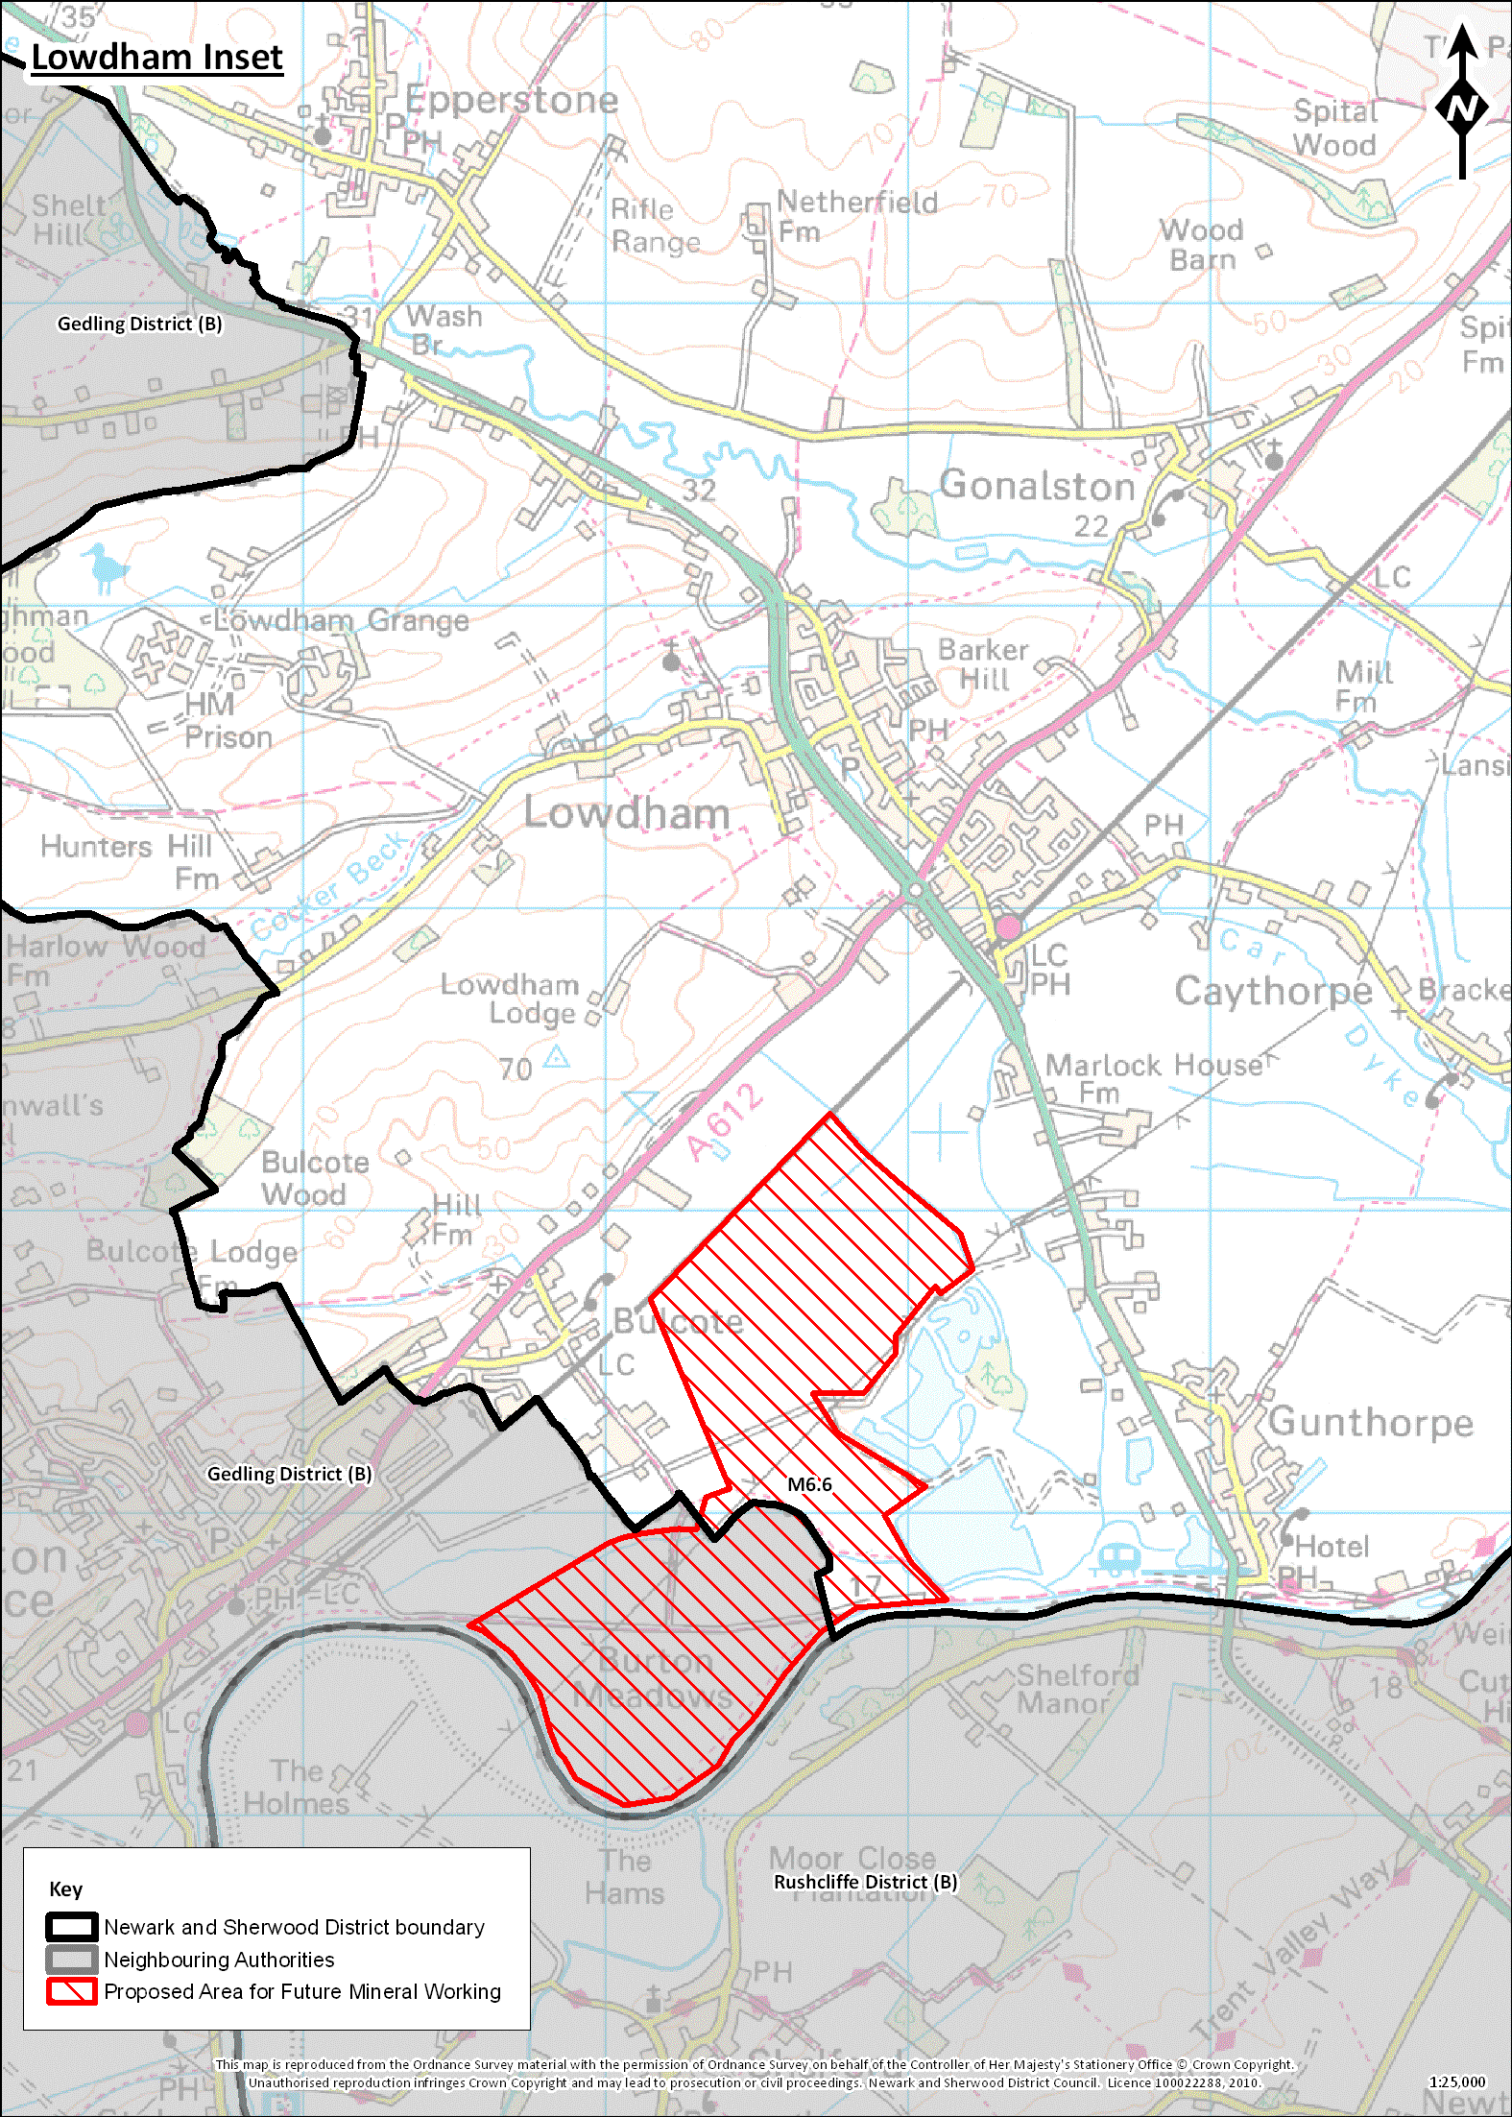

Amendments to the Newark & Sherwood Local Development Framework Proposals Map

**NEWARK &
SHERWOOD**
DISTRICT COUNCIL

March 2011

Newark Inset

Key

- Newark & Sherwood District boundary
- Neighbouring Authorities
- NAP 4 - Southern Link Road
- NAP 2A - Land South of Newark
- NAP 2B - Land East of Newark
- NAP 2C - Land around Fernwood
- Proposed Area for Future Mineral Working

Lowdham Inset

Key

-  Newark and Sherwood District boundary
-  Neighbouring Authorities
-  Proposed Area for Future Mineral Working

Clipstone/Rainworth Inset

Mansfield District

Key

- Newark and Sherwood District boundary
- Neighbouring Authorities
- Proposed Area for Future Mineral Working