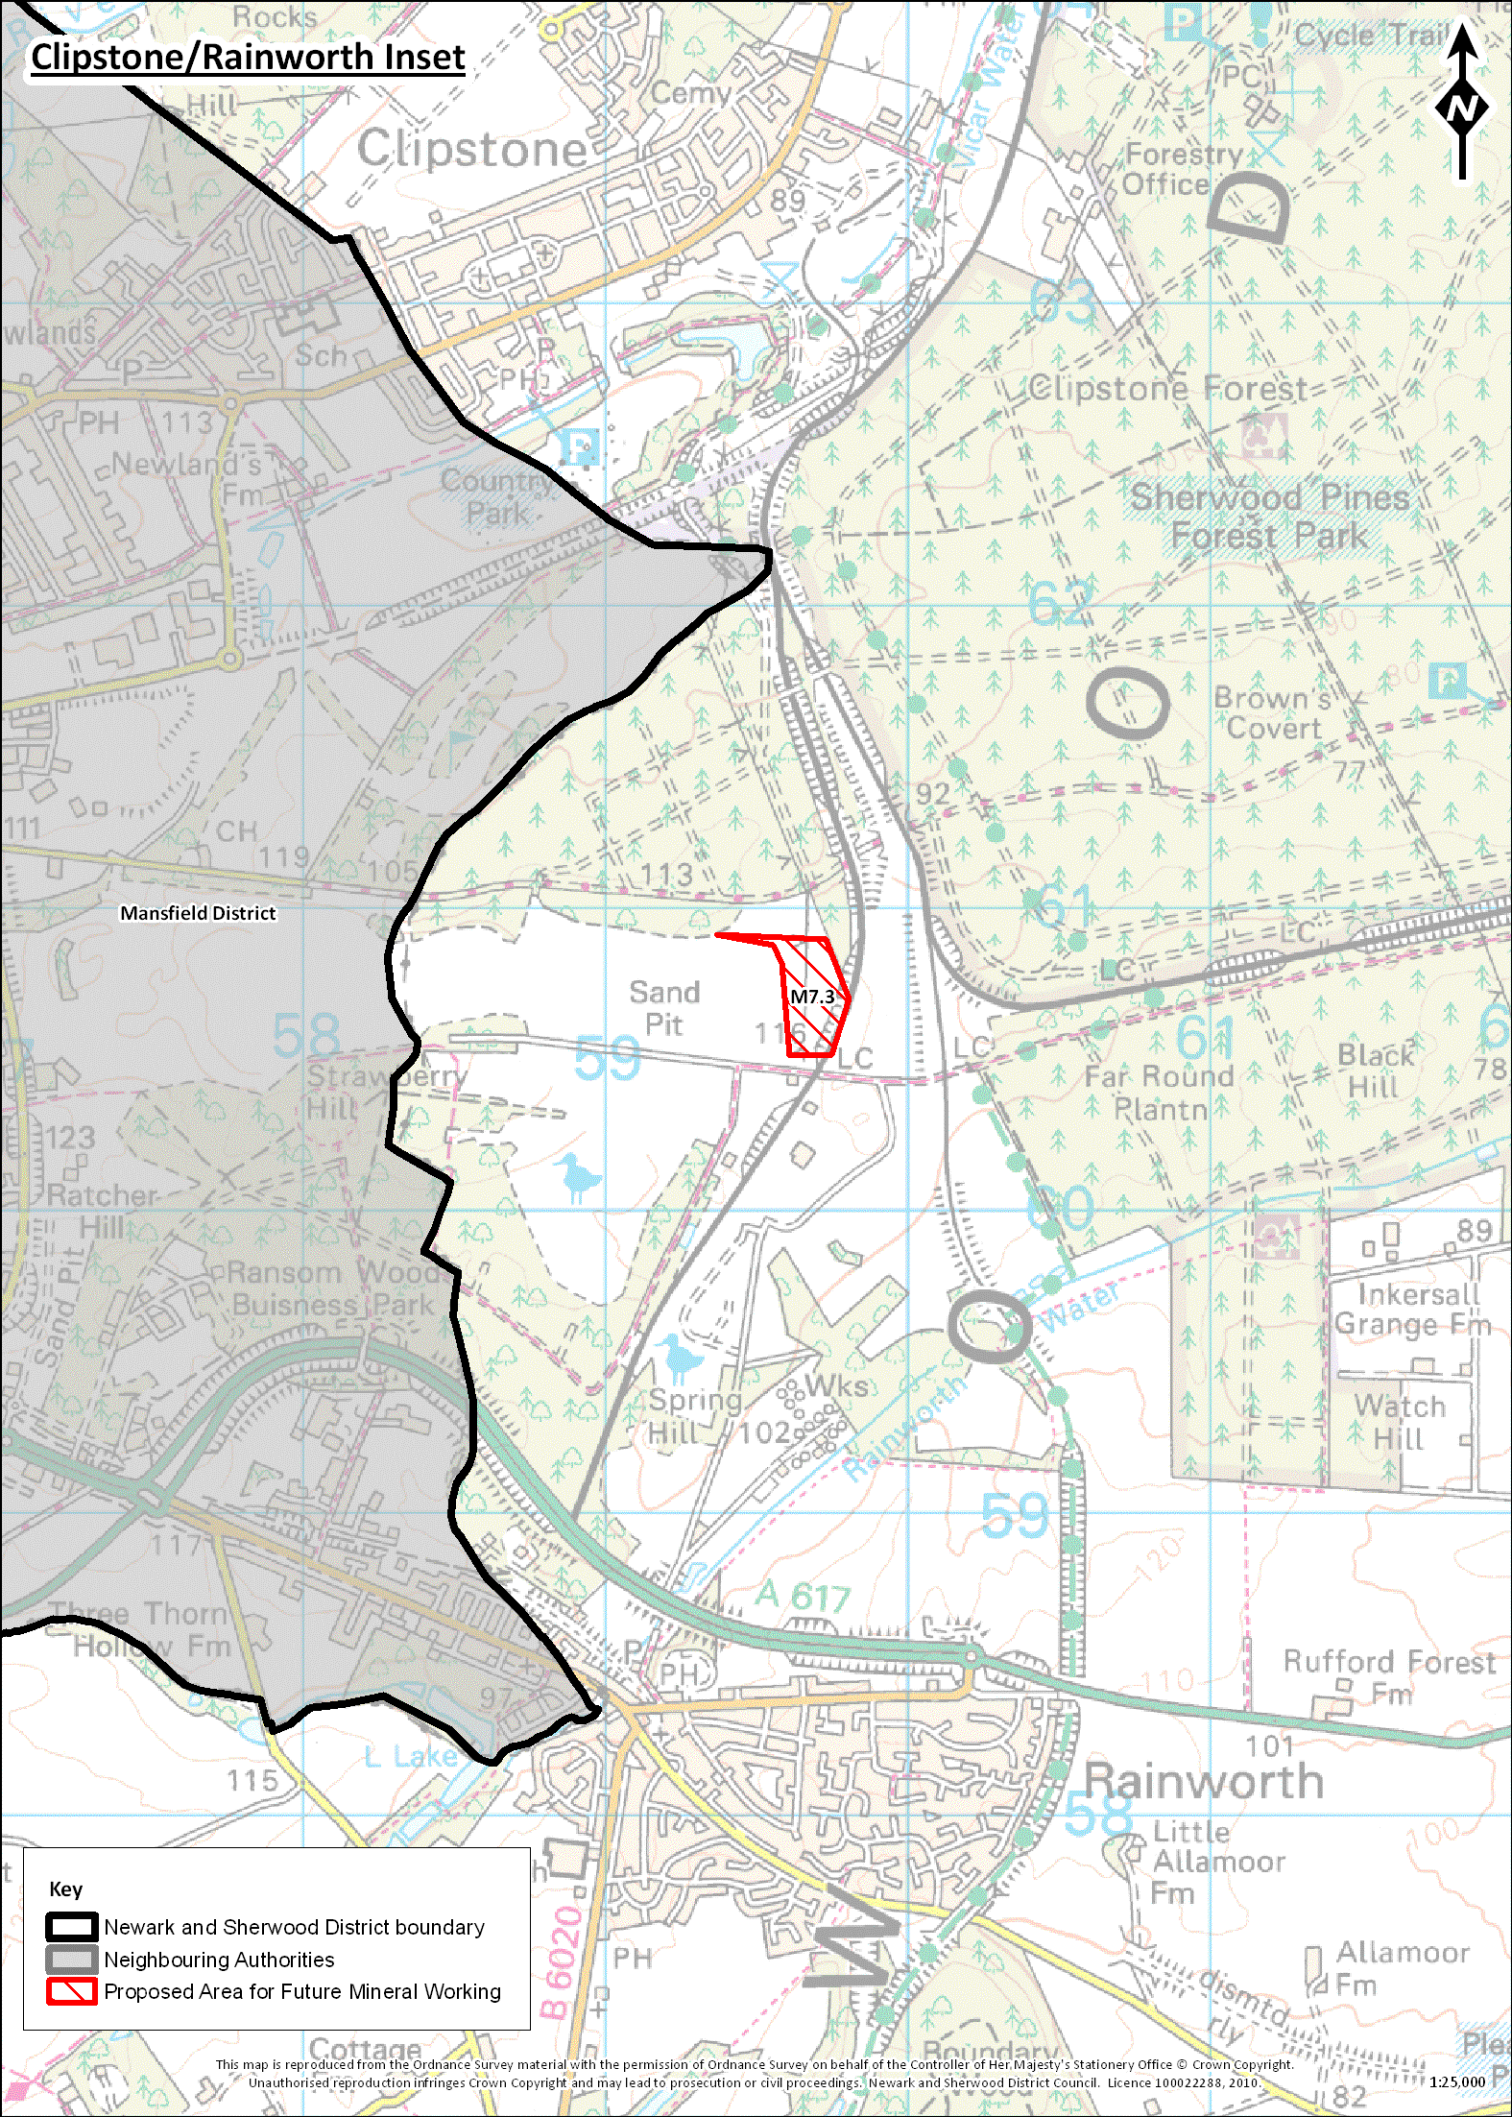

Amendments to the Newark & Sherwood Local Development Framework Proposals Map

**NEWARK &
SHERWOOD**
DISTRICT COUNCIL

March 2011

Newark Inset

Key

- Newark & Sherwood District boundary
- Neighbouring Authorities
- NAP 4 - Southern Link Road
- NAP 2A - Land South of Newark
- NAP 2B - Land East of Newark
- NAP 2C - Land around Fernwood
- Proposed Area for Future Mineral Working

Lowdham Inset

Key

-  Newark and Sherwood District boundary
-  Neighbouring Authorities
-  Proposed Area for Future Mineral Working

Clipstone/Rainworth Inset

Mansfield District

Key

- Newark and Sherwood District boundary
- Neighbouring Authorities
- Proposed Area for Future Mineral Working