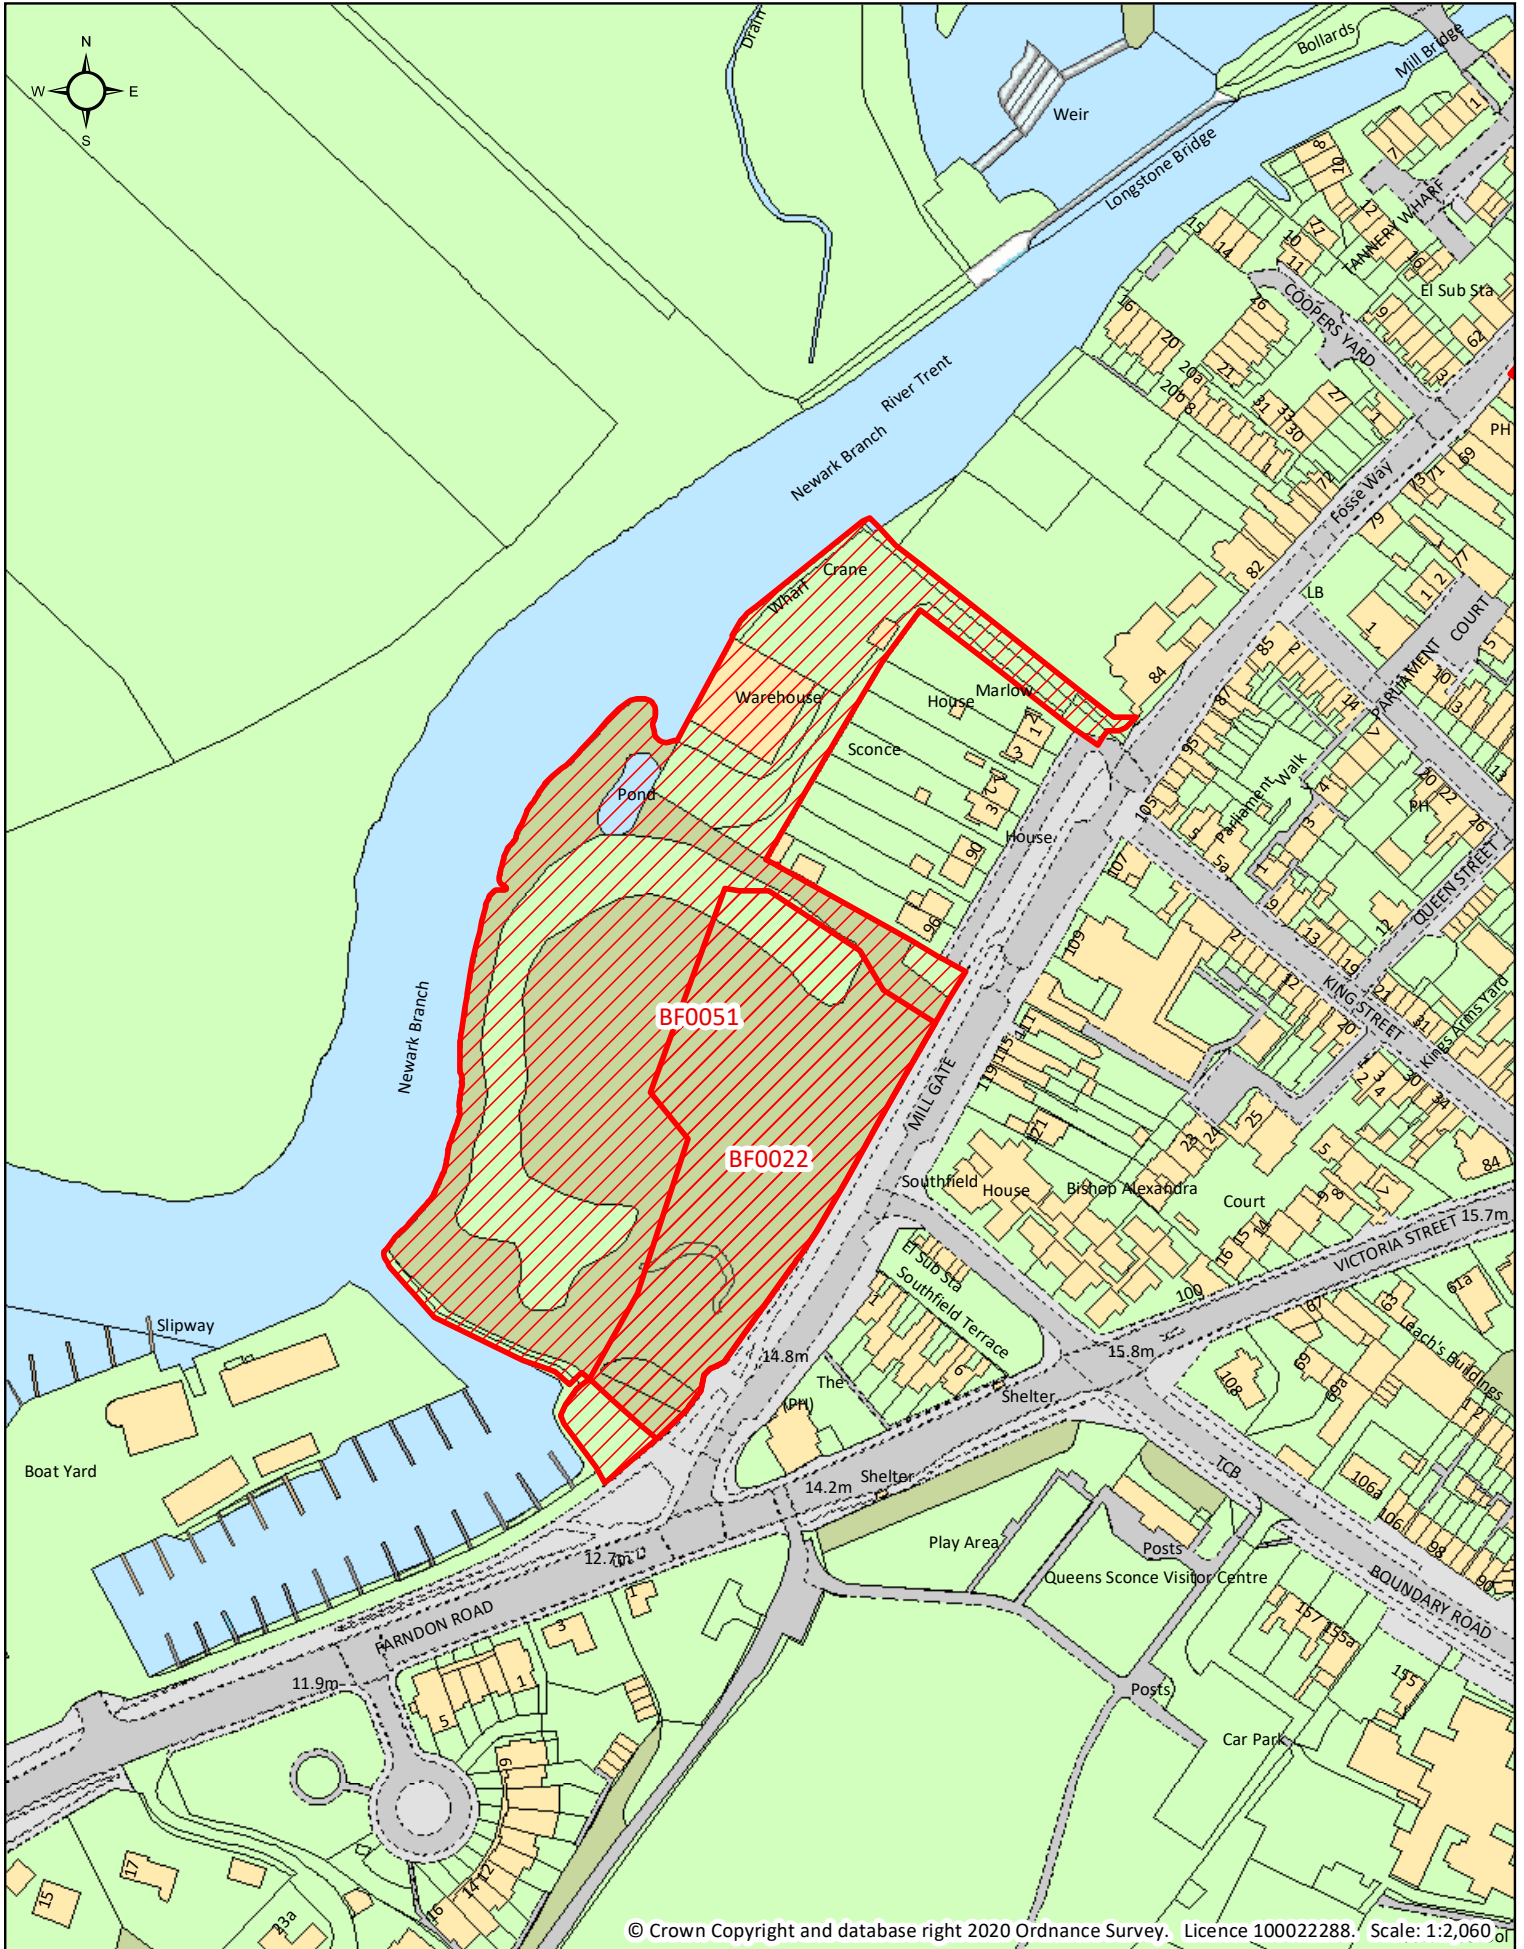

Brownfield Land Register 2020

© Crown Copyright and database right 2020 Ordnance Survey. Licence 100022288. Scale: 1:2,060 of