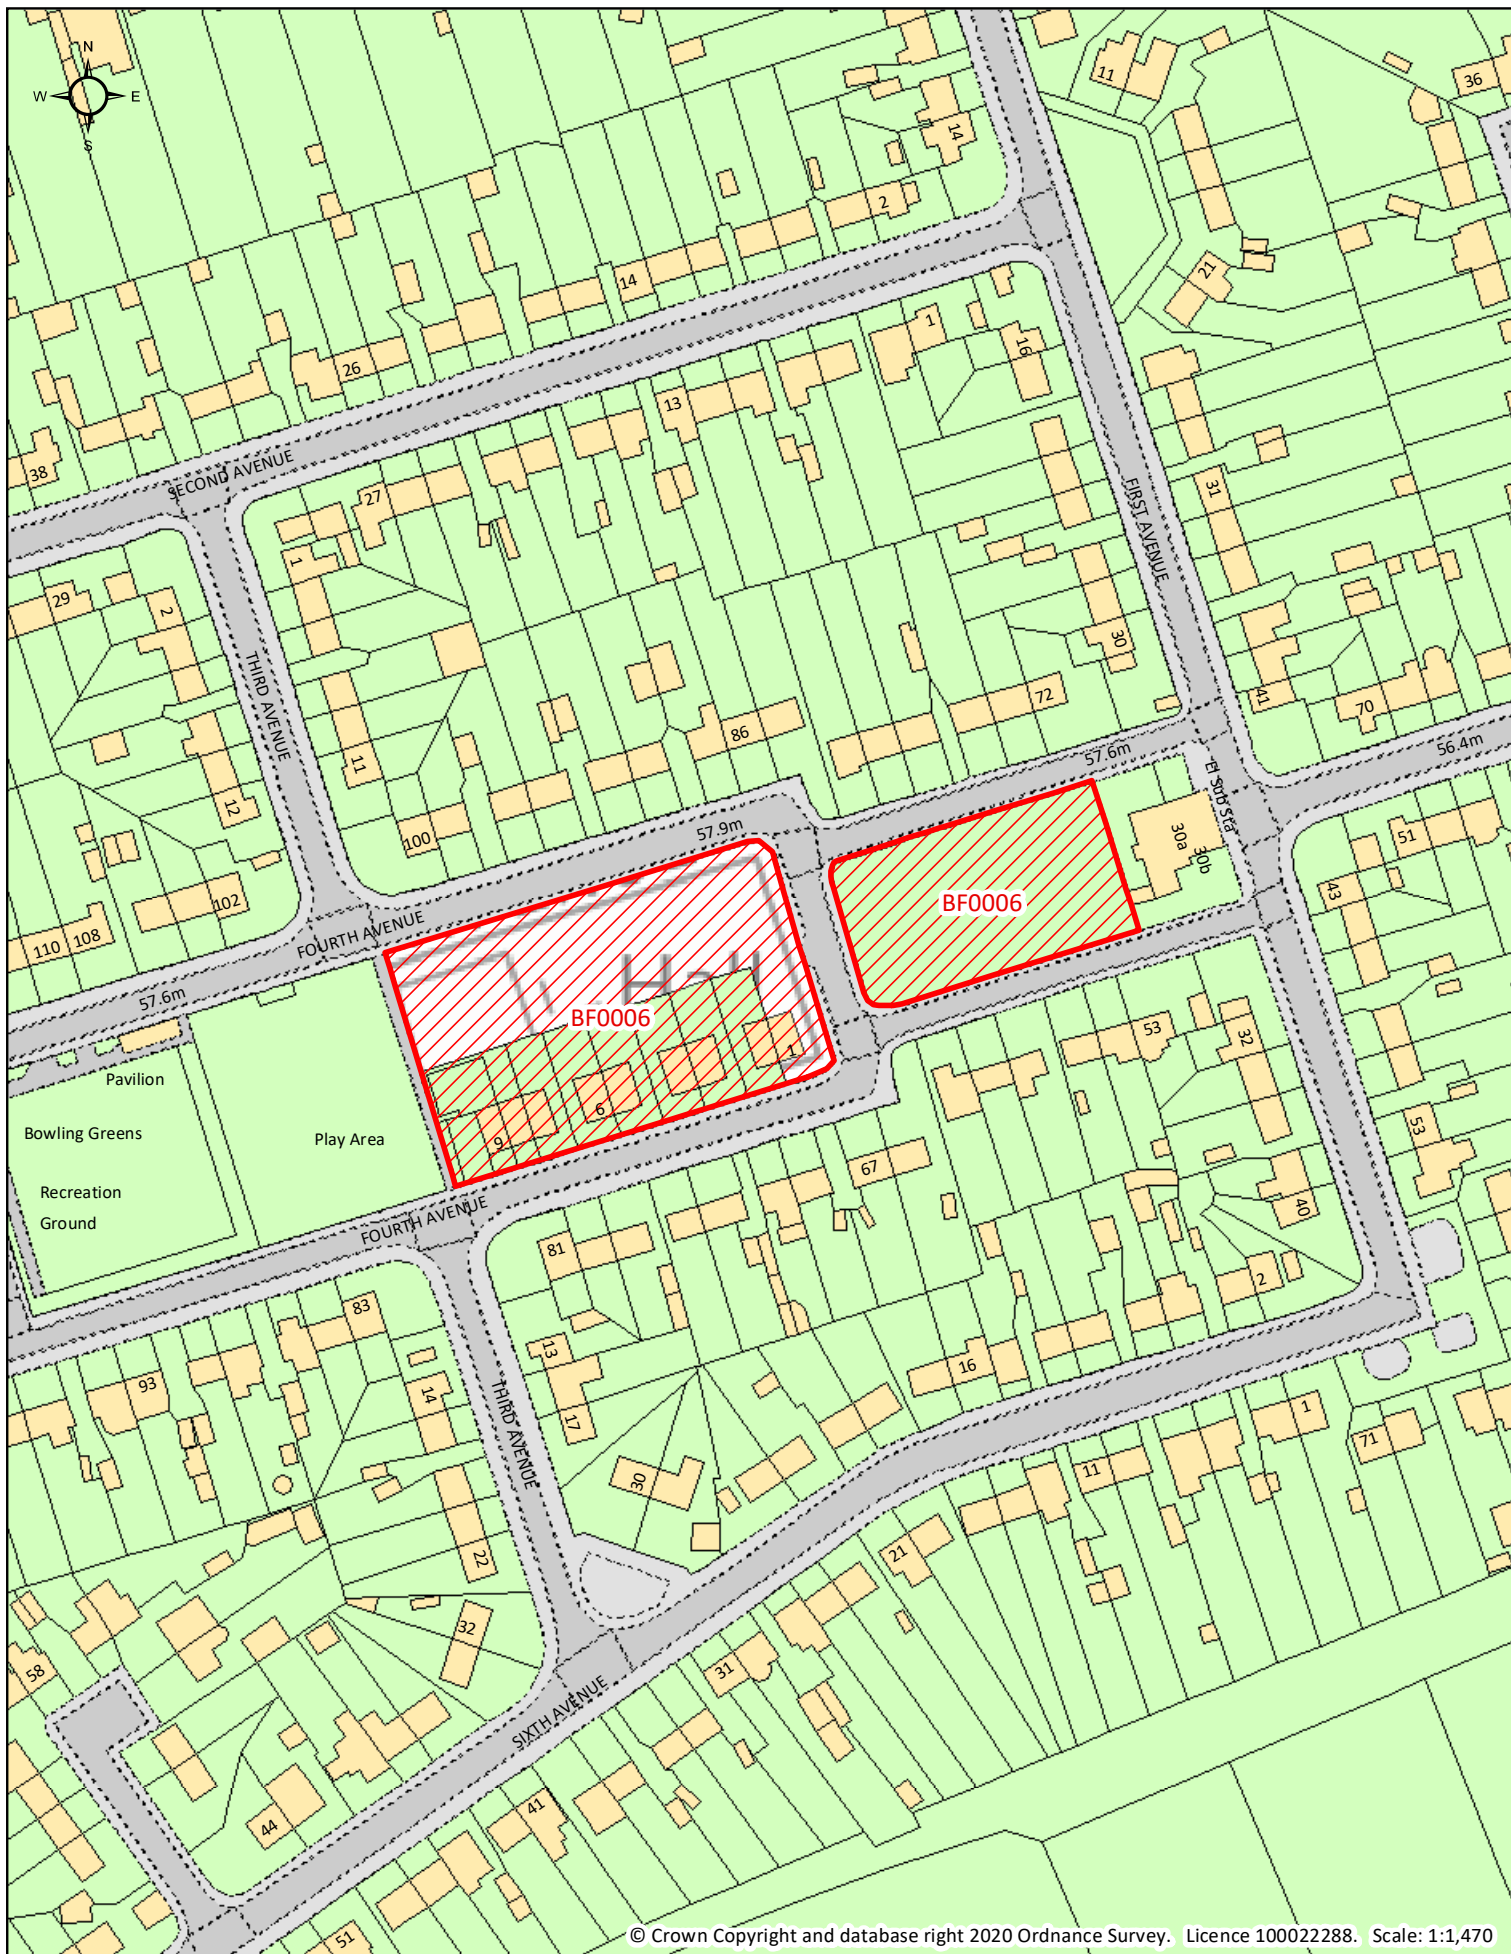

Brownfield Land Register 2020

© Crown Copyright and database right 2020 Ordnance Survey. Licence 100022288. Scale: 1:1,470