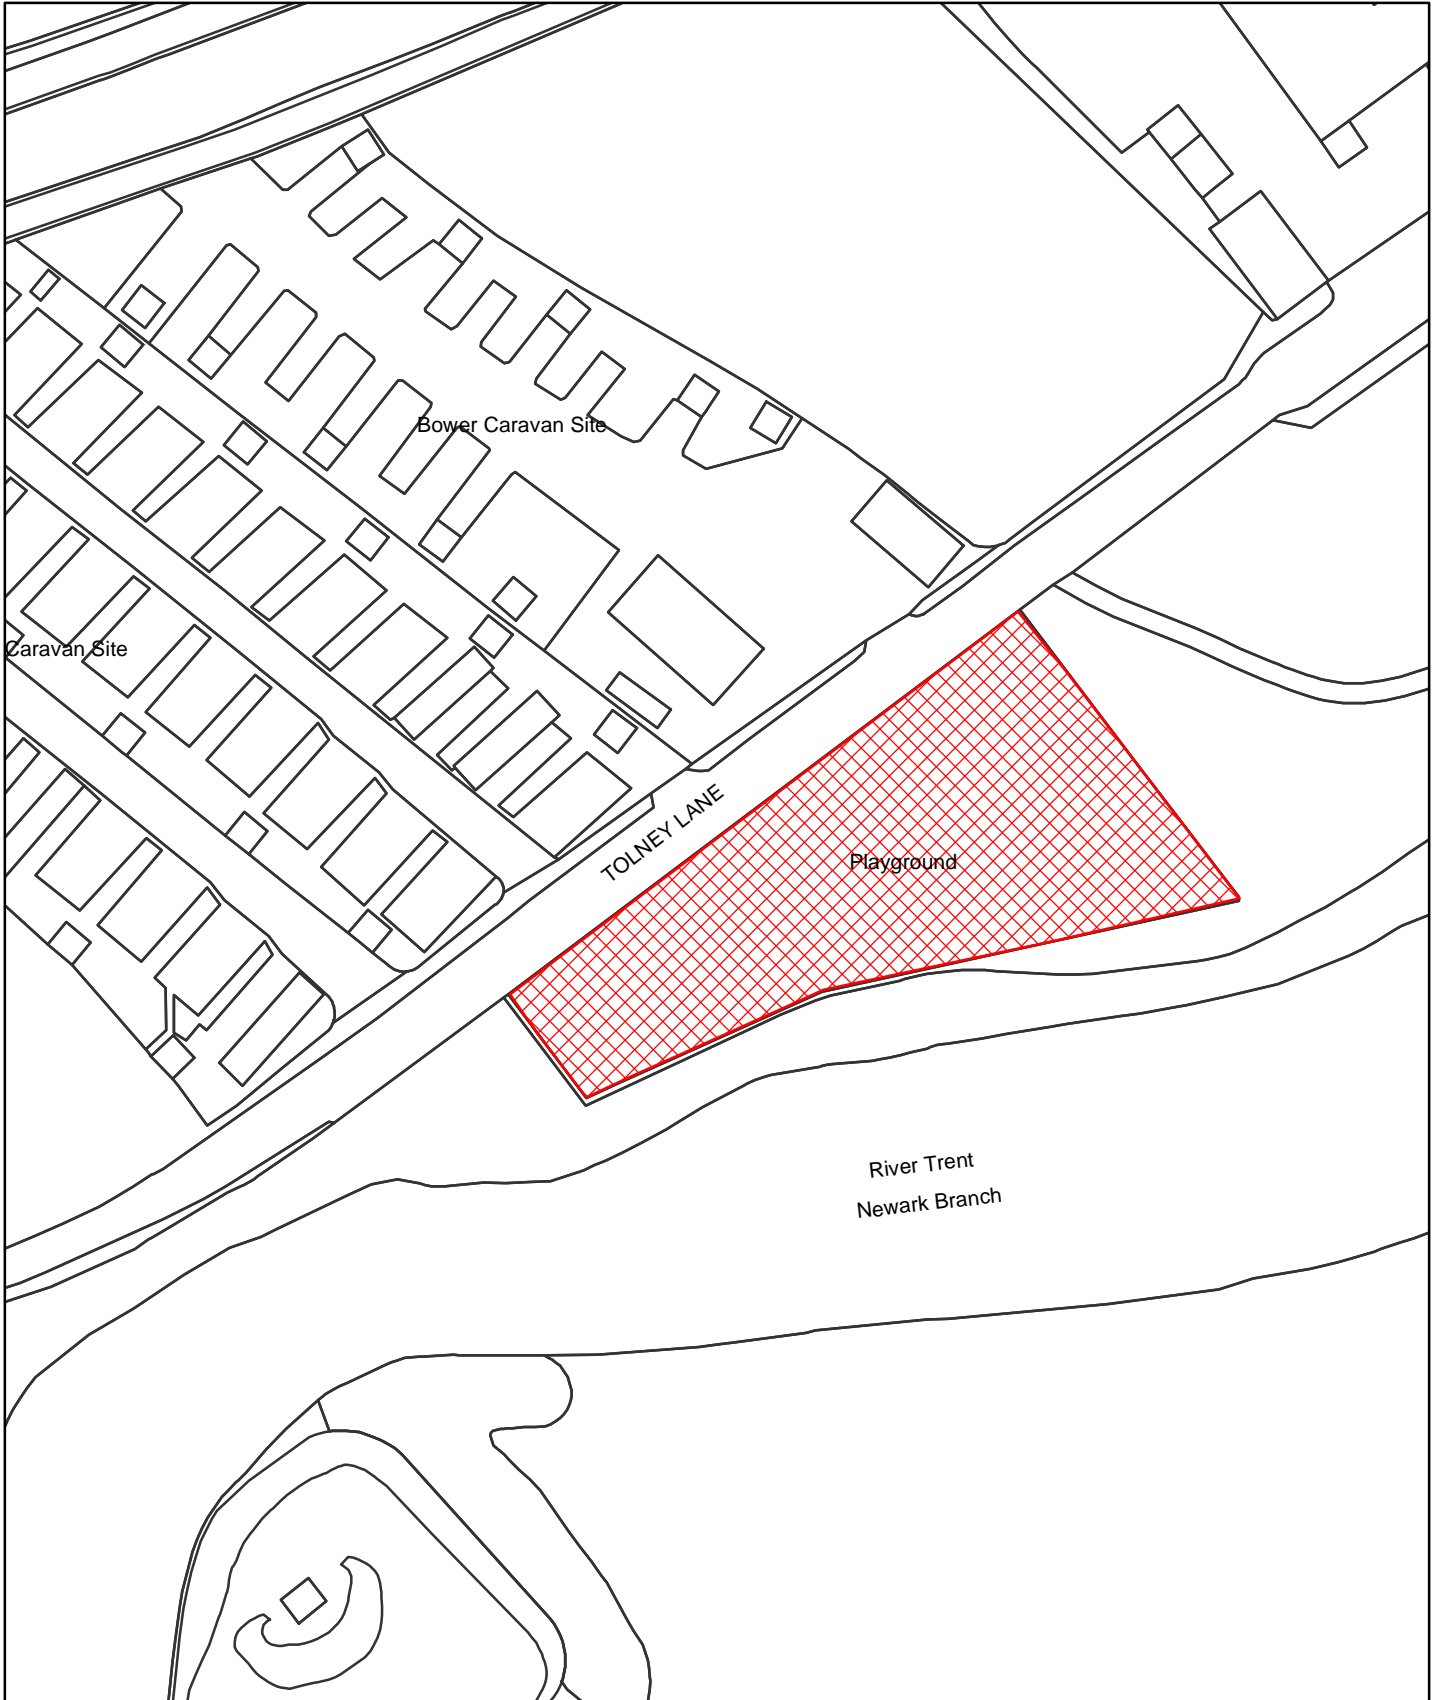

Dog Control Orders

This map is reproduced from the Ordnance Survey material with the permission of Ordnance Survey on behalf of the Controller of Her Majesty's Stationery Office © Crown Copyright. Unauthorised reproduction infringes Crown Copyright and may lead to prosecution or civil proceedings. Newark and Sherwood District Council. Licence 100018606, 2006.

 Site

The Dogs Exclusion (Newark and Sherwood District) Order 2010
Tolney Lane Playground
Map Reference DCO001

Site Area (Sq Metres): <Double click>
Date: 16th March 2010
Grid Ref: SK <Double click to insert>
Scale: 1:878