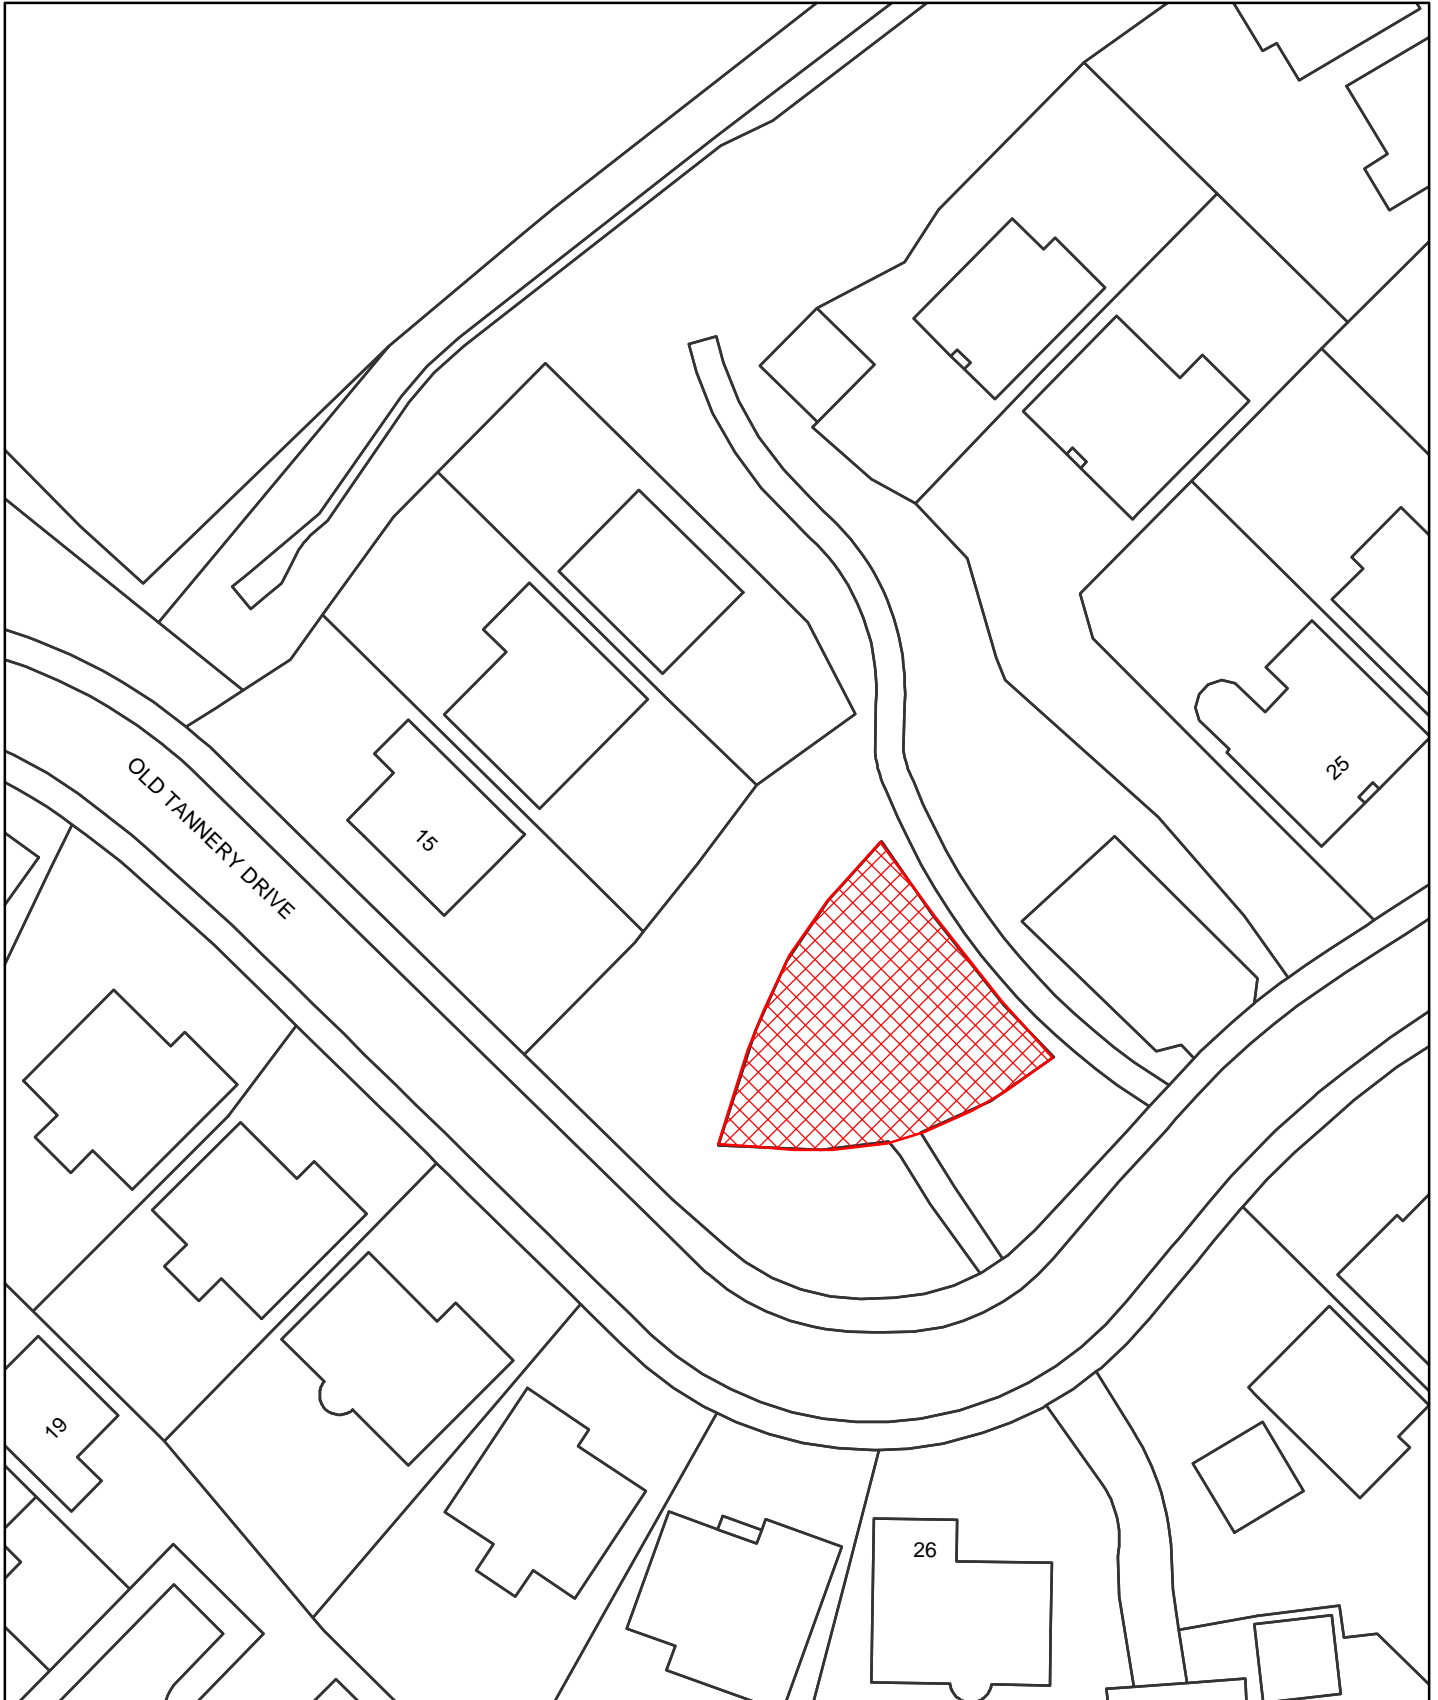

Dog Control Orders

This map is reproduced from the Ordnance Survey material with the permission of Ordnance Survey on behalf of the Controller of Her Majesty's Stationery Office © Crown Copyright. Unauthorised reproduction infringes Crown Copyright and may lead to prosecution or civil proceedings. Newark and Sherwood District Council. Licence 100018606, 2006.

 Site

The Dogs Exclusion (Newark and Sherwood District) Order 2010
Old Tannery Drive Play Area
Map Reference DCO027

Site Area (Sq Metres): <Double click>
Date: 16th March 2010
Grid Ref: SK <Double click to insert>
Scale: 1:528