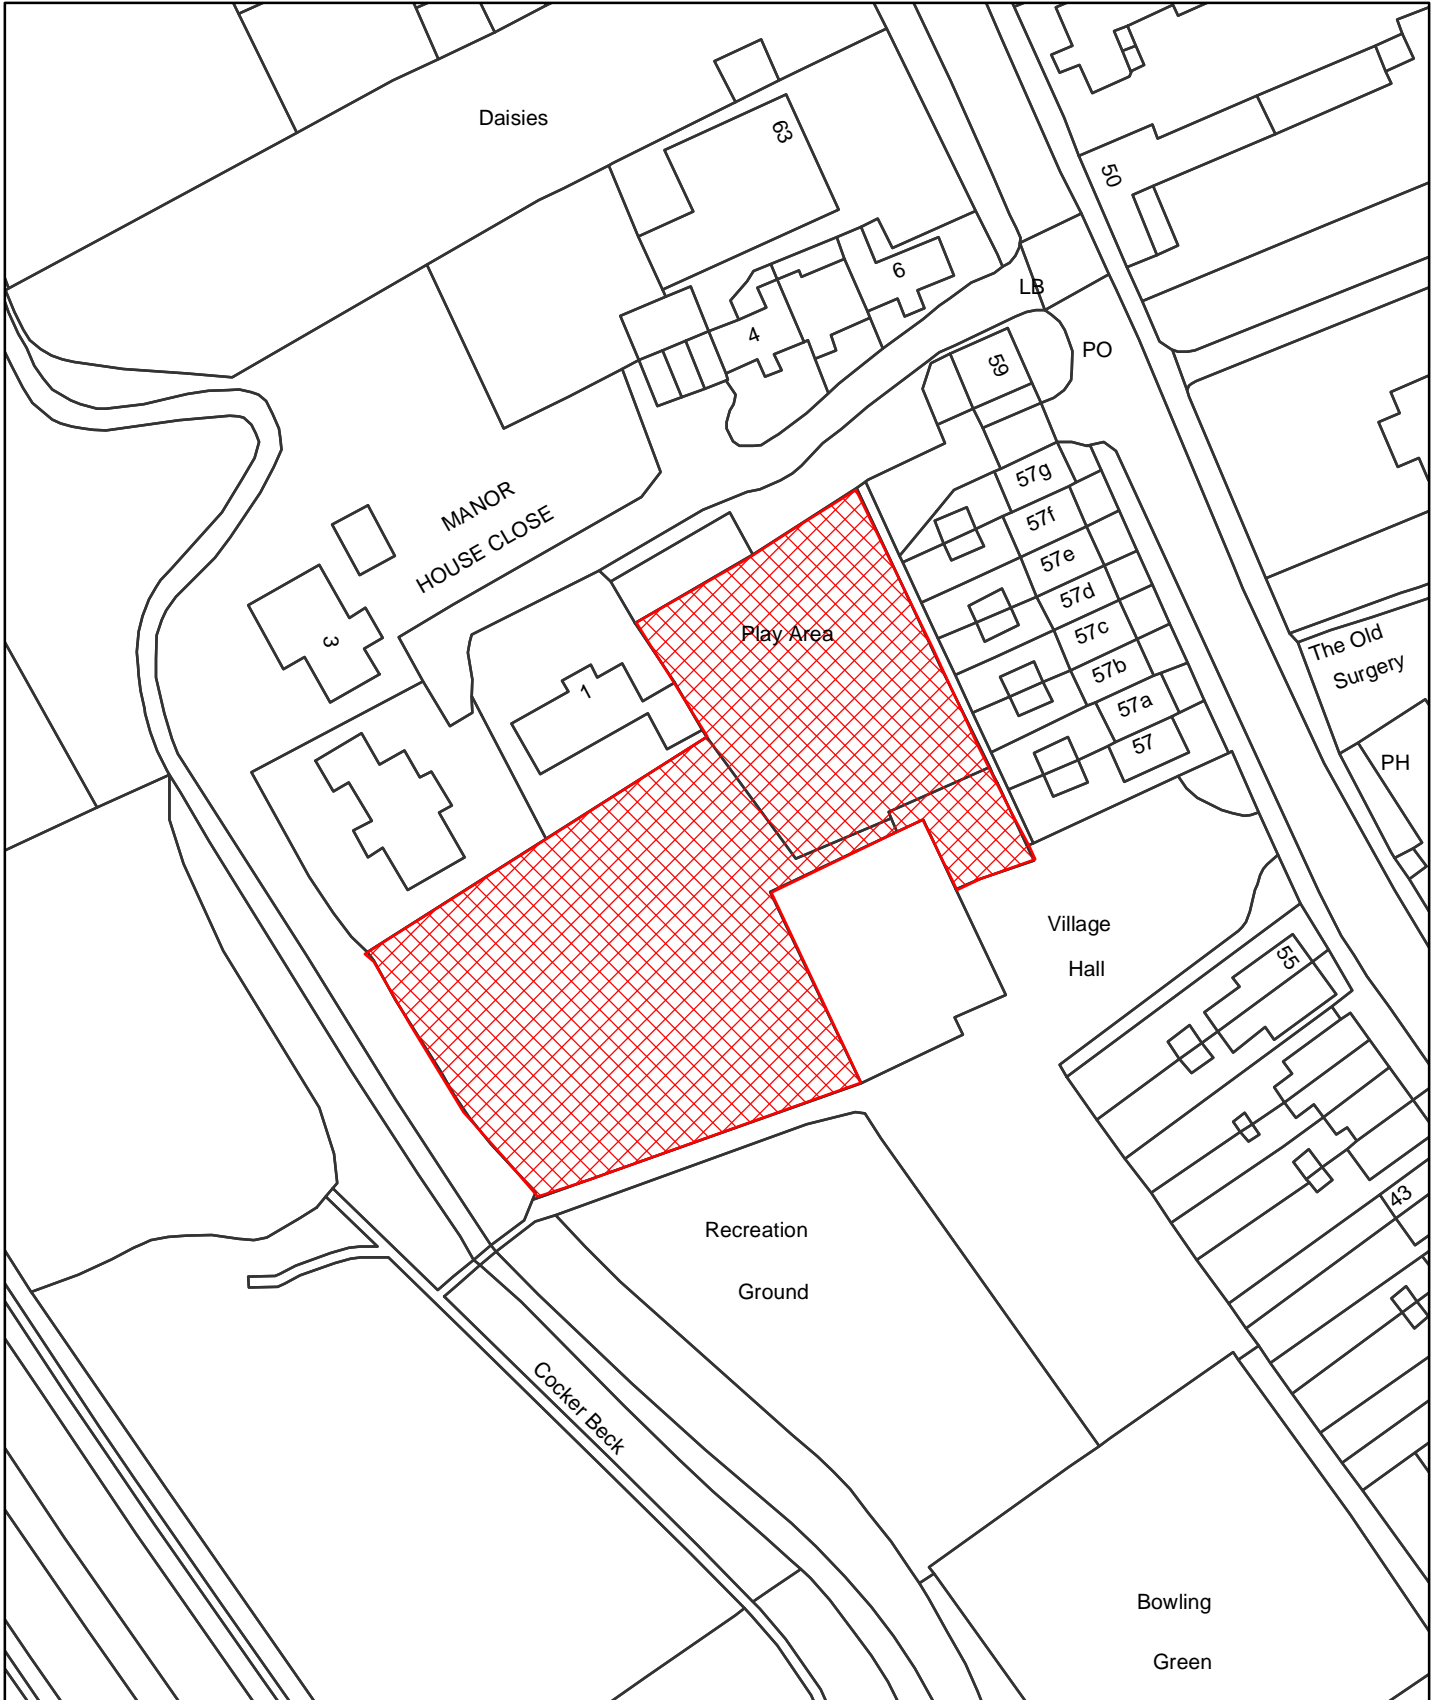

# Dog Control Orders

This map is reproduced from the Ordnance Survey material with the permission of Ordnance Survey on behalf of the Controller of Her Majesty's Stationery Office © Crown Copyright. Unauthorised reproduction infringes Crown Copyright and may lead to prosecution or civil proceedings. Newark and Sherwood District Council. Licence 100018606, 2006.

 Site

The Dogs Exclusion (Newark and Sherwood District) Order 2010  
Main Street Play Area  
 Map Reference DCO034

Site Area (Sq Metres): <Double click>
Date: 16th March 2010
Grid Ref: SK <Double click to insert>
Scale: 1:830