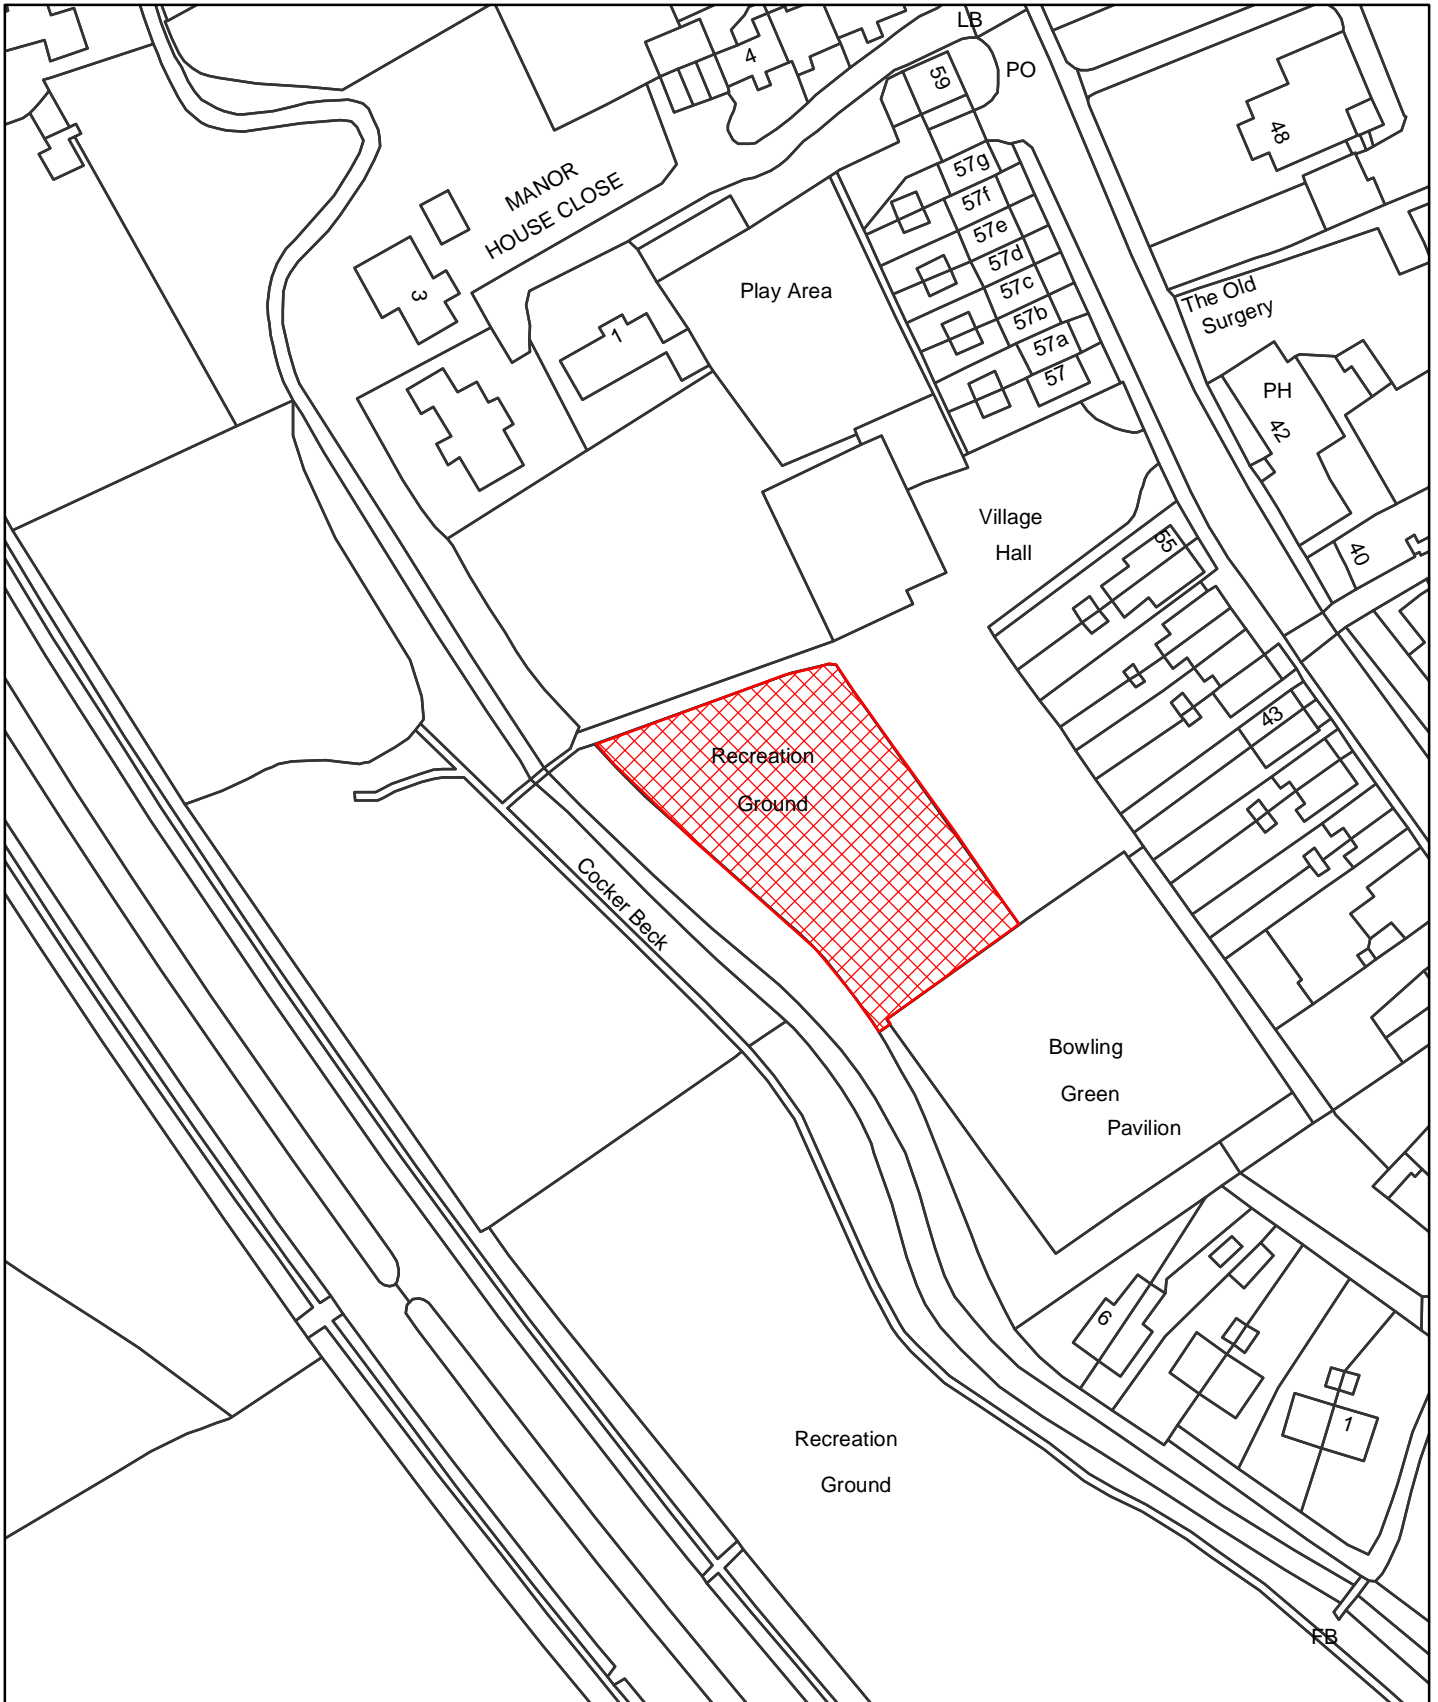

# Dog Control Orders

This map is reproduced from the Ordnance Survey material with the permission of Ordnance Survey on behalf of the Controller of Her Majesty's Stationery Office © Crown Copyright. Unauthorised reproduction infringes Crown Copyright and may lead to prosecution or civil proceedings. Newark and Sherwood District Council. Licence 100018606. 2006.

 Site

**The Dogs Exclusion (Newark and Sherwood District) Order 2010**  
**Lowdham Village Hall Playing Field**  
**Map Reference DCO064**

|                                       |
|---------------------------------------|
| Site Area (Sq Metres): <Double click> |
| Date: 16th March 2010                 |
| Grid Ref: SK <Double click to insert> |
| Scale: 1:1,065                        |