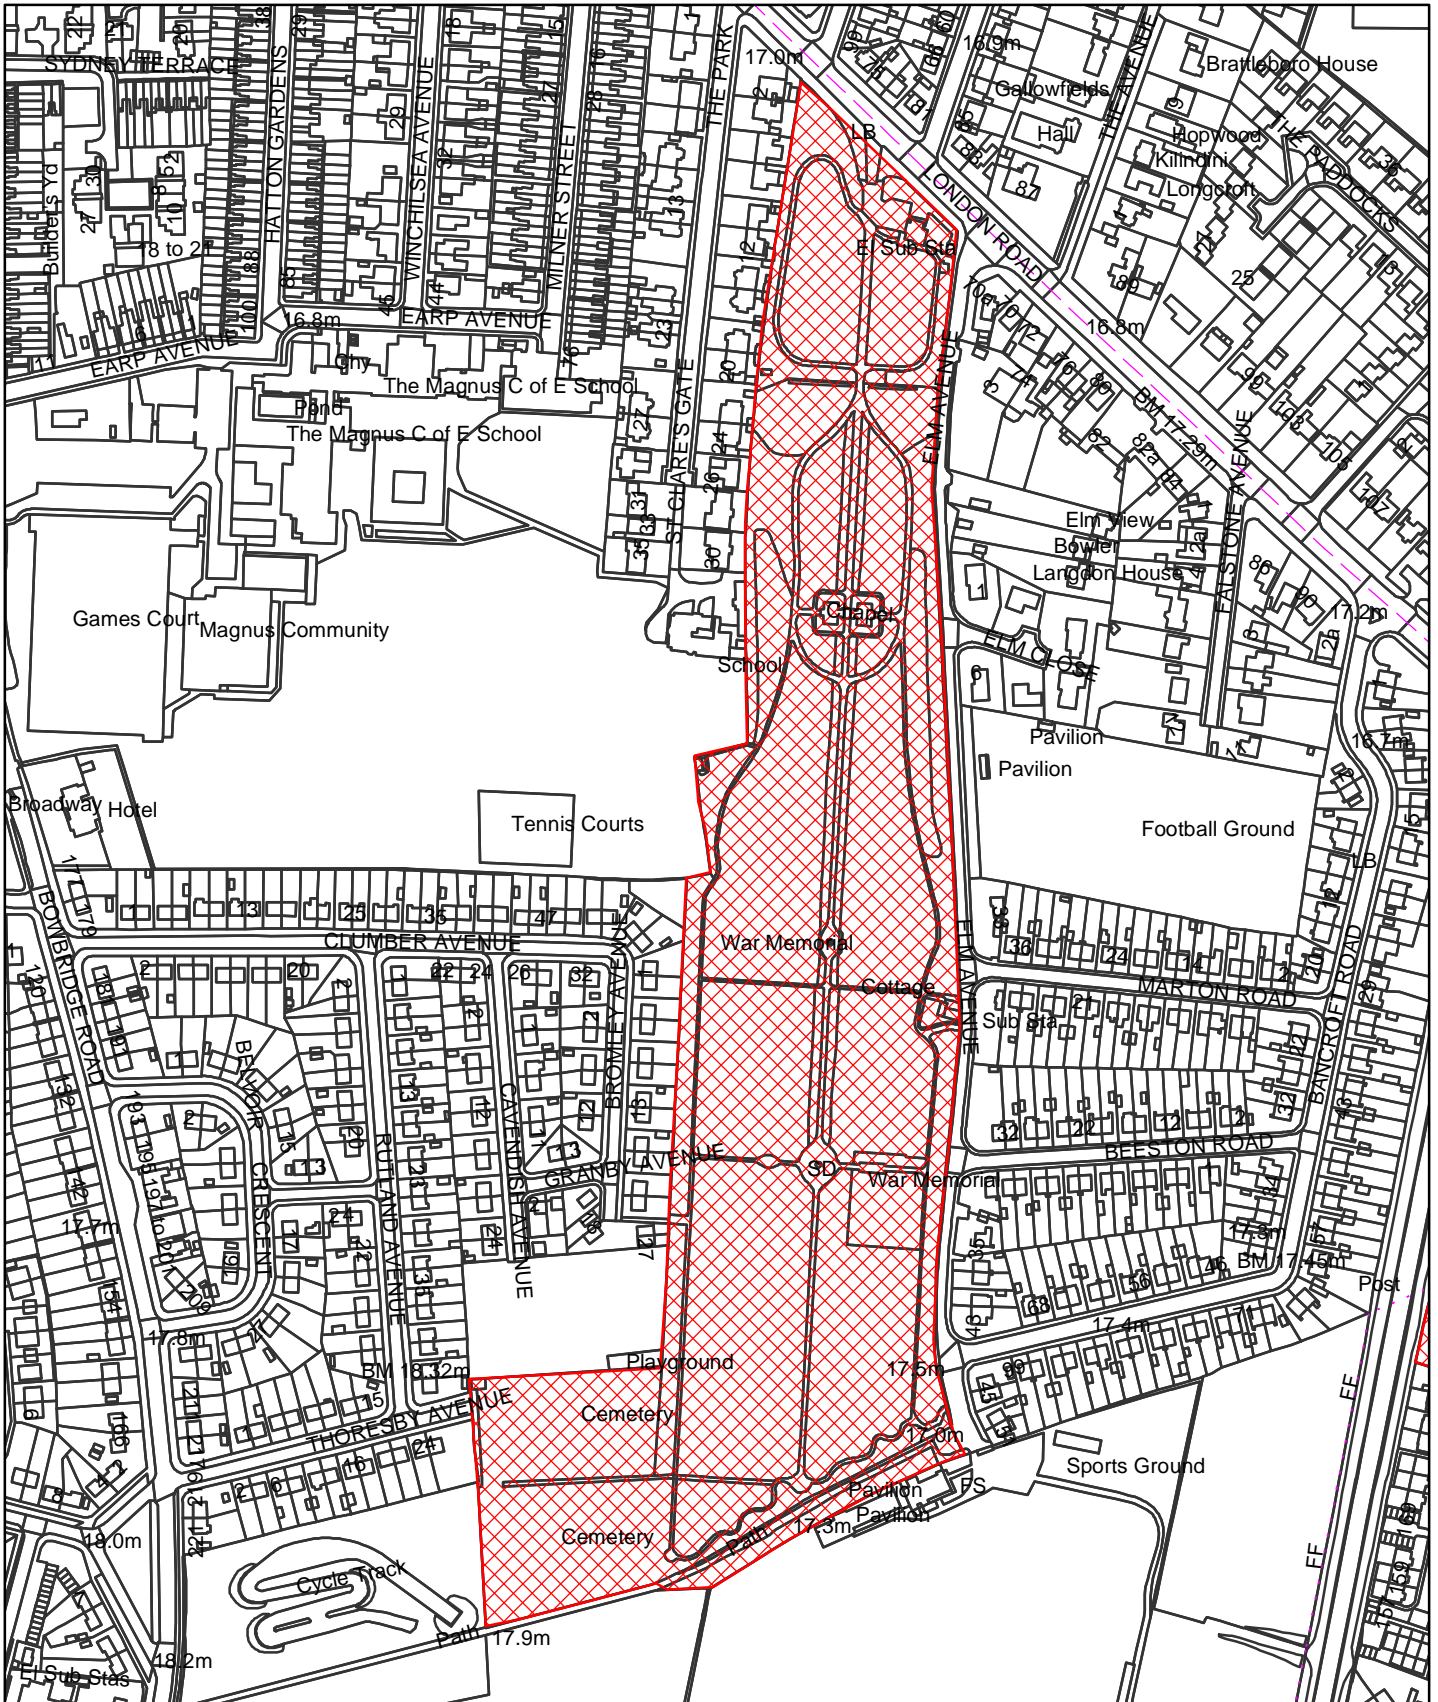

# Dog Control Orders

This map is reproduced from the Ordnance Survey material with the permission of Ordnance Survey on behalf of the Controller of Her Majesty's Stationery Office © Crown Copyright. Unauthorised reproduction infringes Crown Copyright and may lead to prosecution or civil proceedings. Newark and Sherwood District Council. Licence 100018606. 2006.

 Site

The Dogs on Leads (Newark and Sherwood District) Order 2010  
London Road Cemetery  
Map Reference DCO085

|                                       |
|---------------------------------------|
| Site Area (Sq Metres): <Double click> |
| Date: 16th March 2010                 |
| Grid Ref: SK <Double click to insert> |
| Scale: 1:3,546                        |