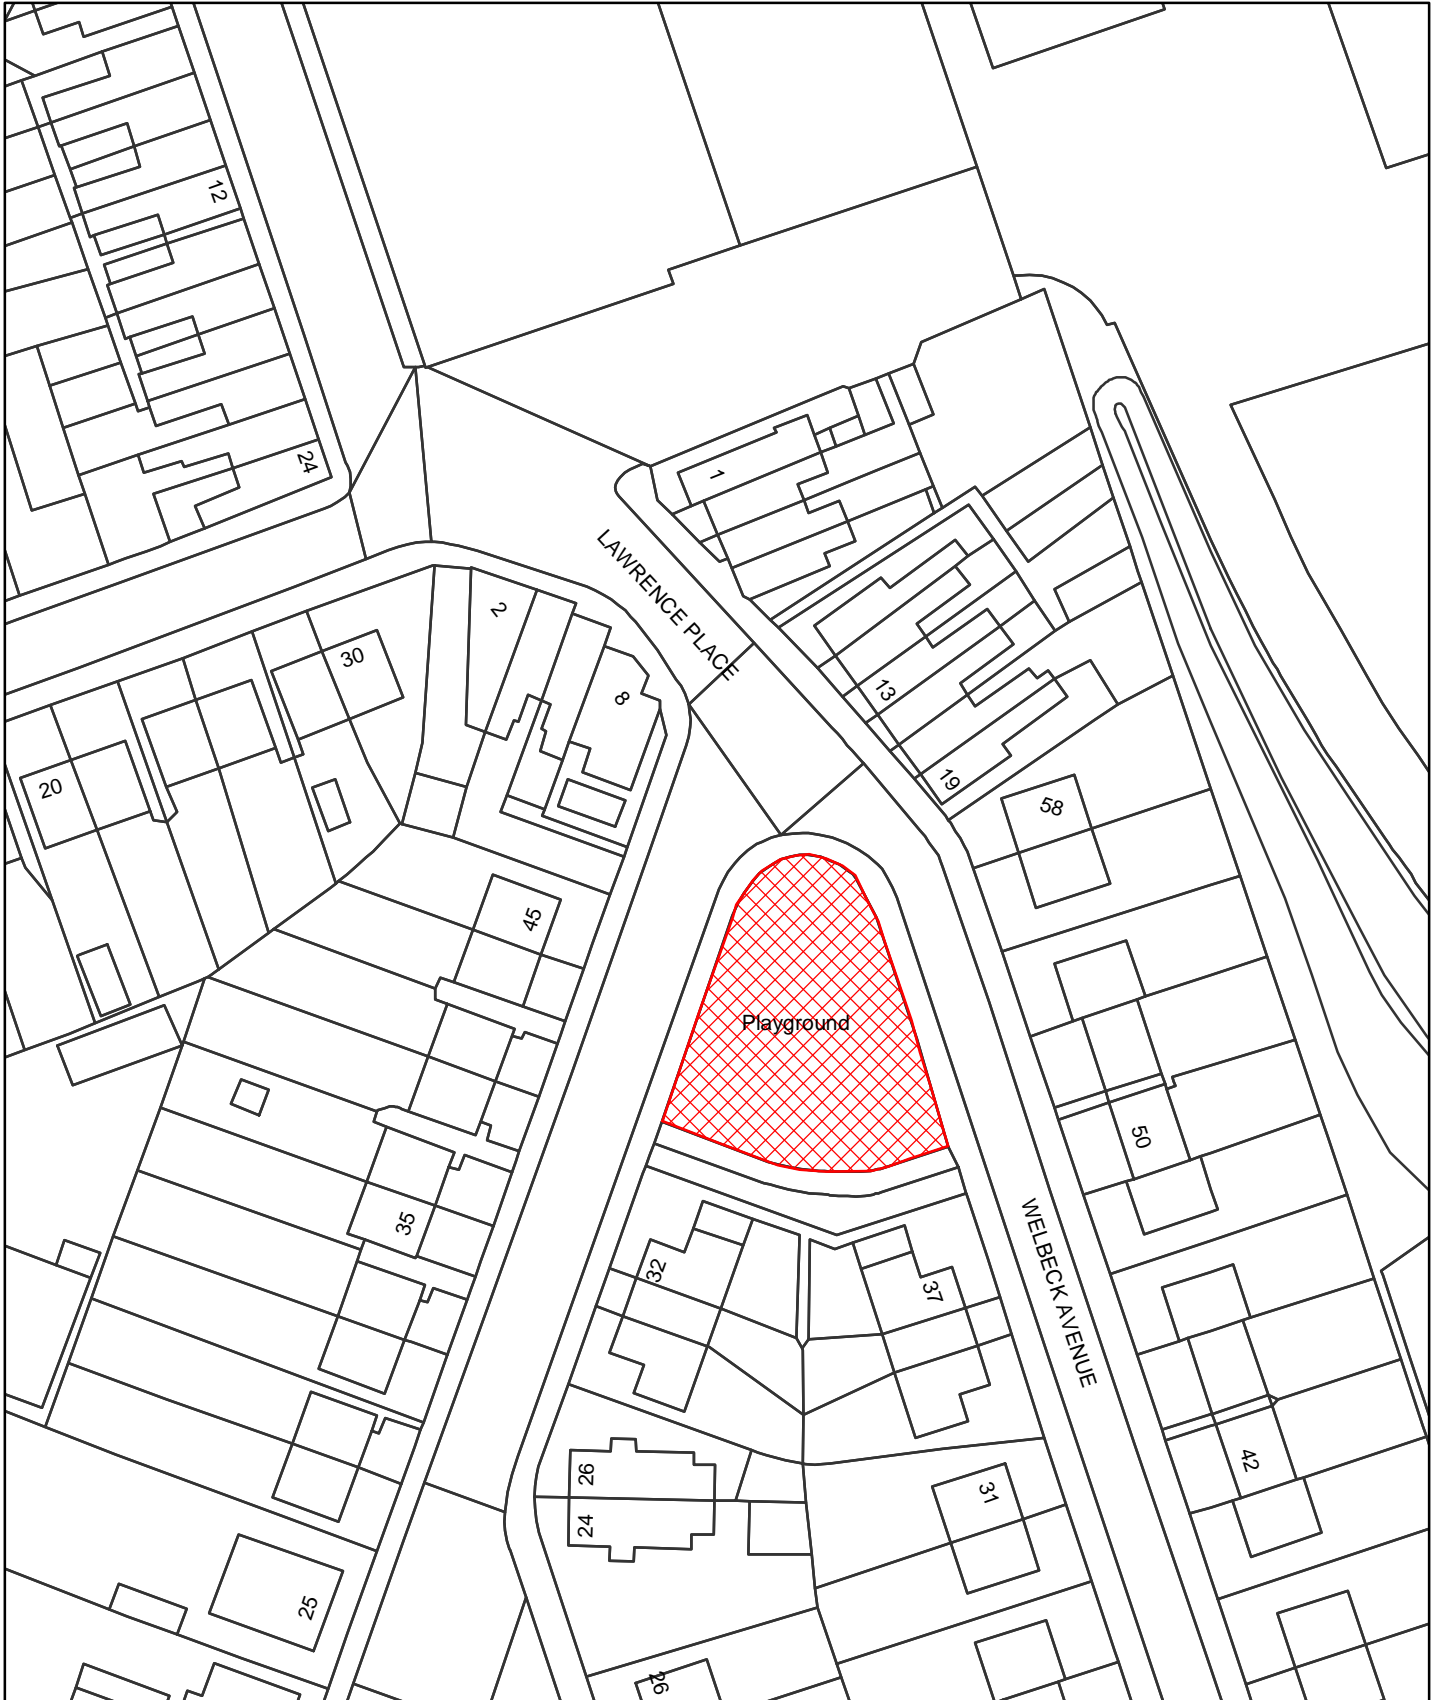

Dog Control Orders

This map is reproduced from the Ordnance Survey material with the permission of Ordnance Survey on behalf of the Controller of Her Majesty's Stationery Office © Crown Copyright. Unauthorised reproduction infringes Crown Copyright and may lead to prosecution or civil proceedings. Newark and Sherwood District Council. Licence 100018606, 2006.

 Site

The Dogs Exclusion (Newark and Sherwood District) Order 2010
Lawrence Street Play Area
Map Reference DCO010

Site Area (Sq Metres): <Double click>
Date: 16th March 2010
Grid Ref: SK <Double click to insert>
Scale: 1:747