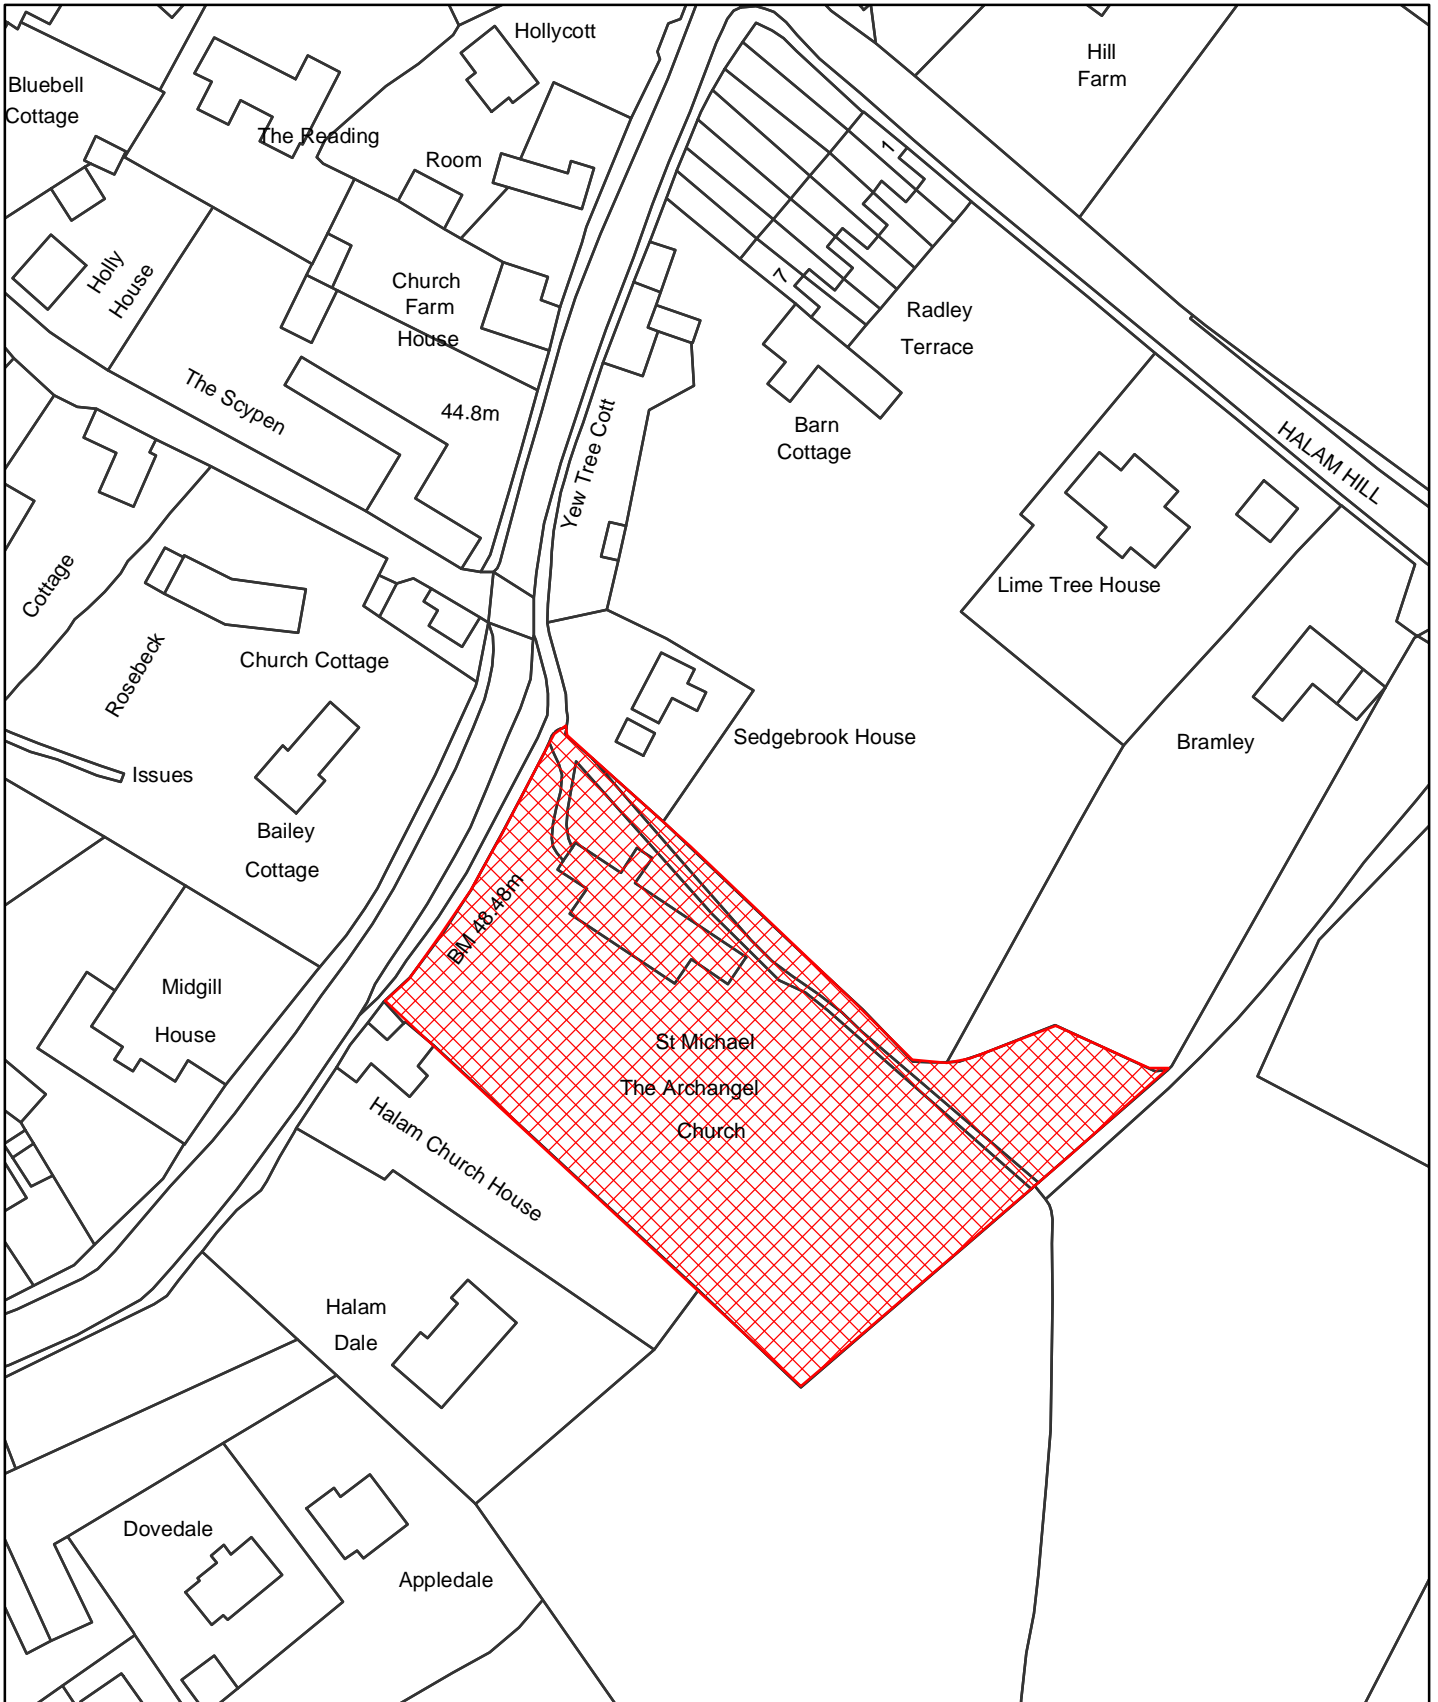

Dog Control Orders

This map is reproduced from the Ordnance Survey material with the permission of Ordnance Survey on behalf of the Controller of Her Majesty's Stationery Office © Crown Copyright. Unauthorised reproduction infringes Crown Copyright and may lead to prosecution or civil proceedings. Newark and Sherwood District Council. Licence 100018606, 2006.

 Site

The Dogs on Leads (Newark and Sherwood District) Order 2010
Halam Churchyrd
Map Reference DCO084

Site Area (Sq Metres): <Double click>
Date: 16th March 2010
Grid Ref: SK <Double click to insert>
Scale: 1:1,057