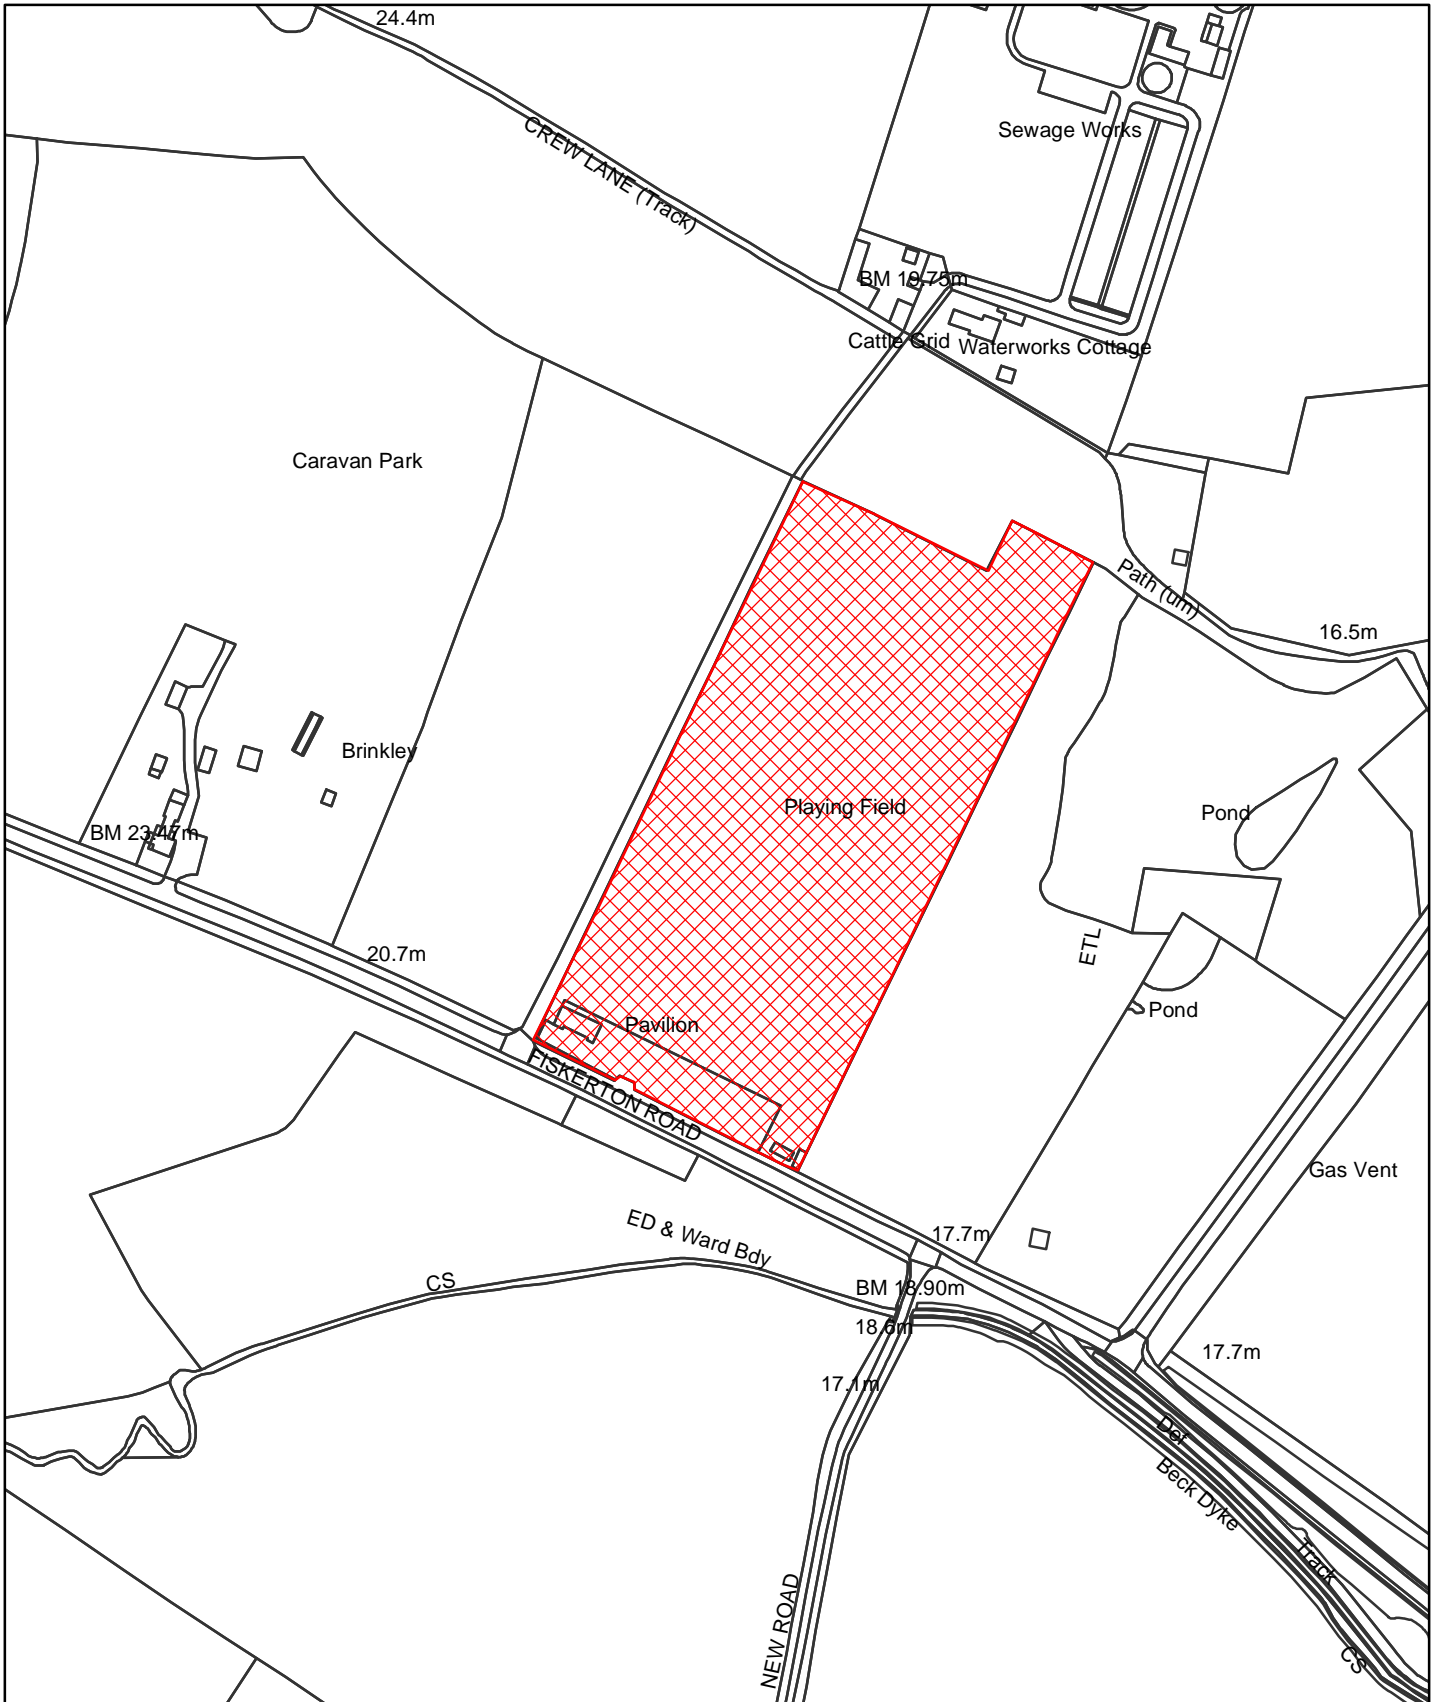

Dog Control Orders

This map is reproduced from the Ordnance Survey material with the permission of Ordnance Survey on behalf of the Controller of Her Majesty's Stationery Office © Crown Copyright. Unauthorised reproduction infringes Crown Copyright and may lead to prosecution or civil proceedings. Newark and Sherwood District Council. Licence 100018606, 2006.

 Site

The Dogs Exclusion (Newark and Sherwood District) Order 2010
 Centenary Playing Fields
 Map Reference DCO071

Site Area (Sq Metres): <Double click>
Date: 16th March 2010
Grid Ref: SK <Double click to insert>
Scale: 1:3,319